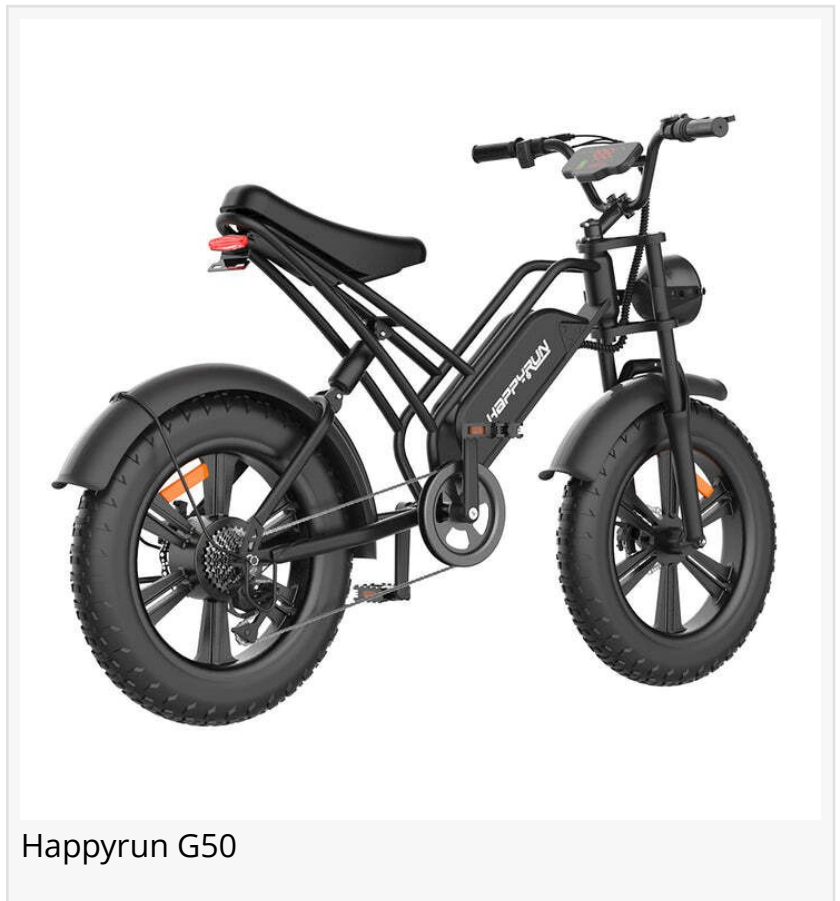

Eco-friendly Travel Made Easy, E-Bikes Now Available in Port St. Lucie

Revolutionize your commute with Tiki EV's cutting-edge e-bikes, now available in Port St. Lucie! Embrace eco-friendly, effortless travel.

PORT ST LUCIE, FL, UNITED STATES,
December 28, 2024 /

EINPresswire.com/ -- In a groundbreaking move towards a greener future, [Tiki EV](#), a leading provider of golf carts, e-bikes, and all-terrain electric vehicles, is thrilled to announce the expansion of its product line to include a wide range of e-bikes for the residents and businesses of Port St. Lucie, Florida.

As the demand for sustainable [transportation](#) solutions continues to rise, Tiki EV has recognized the growing need for eco-friendly and efficient modes of travel. The introduction of their e-bike offerings marks a significant milestone in the company's commitment to providing the community with innovative and environmentally conscious mobility options.

“

Tiki EV has recognized the growing need for eco-friendly and efficient modes of travel.”

*E-Bikes Now Available in Port
St. Lucie*

Our mission has always been to offer sustainable transportation solutions that enhance the quality of life for our customers. With the addition of e-bikes to our product lineup, we are taking a significant step towards a greener and more accessible future for our community.

E-bikes, or electric bicycles, have gained widespread popularity in recent years due to their ability to provide a seamless blend of human-powered and electric-assisted propulsion. These versatile vehicles