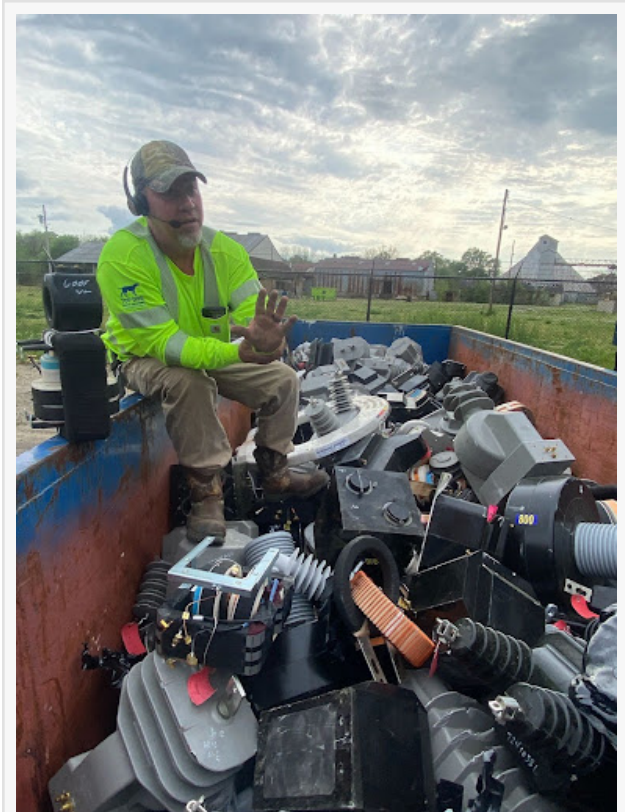

Top Dog Waste Solutions offers recycling services that handle various materials, including plastics, paper, glass, metal, and electronics. The company's dedicated team brings years of expertise to ensure that recyclable materials are efficiently sorted and processed according to industry standards, promoting maximum material recovery and environmental protection. By offering customized recycling solutions, Top Dog Waste Solutions provides its clients with flexible and convenient options to align with their specific waste management needs and sustainability goals.

With growing awareness about environmental responsibility, Top Dog Waste Solutions is committed to educating its clients on the importance of recycling and best practices for waste reduction. The company's services extend beyond collection and processing; it actively works with businesses and homeowners to develop strategies that increase recycling rates and decrease waste output. This proactive approach helps clients reduce their environmental footprint while contributing to a cleaner, more sustainable community.

In addition to traditional recycling services, Top Dog Waste Solutions also offers specialized

A man wearing a headset with a microphone demonstrates the industrial waste recycling process.