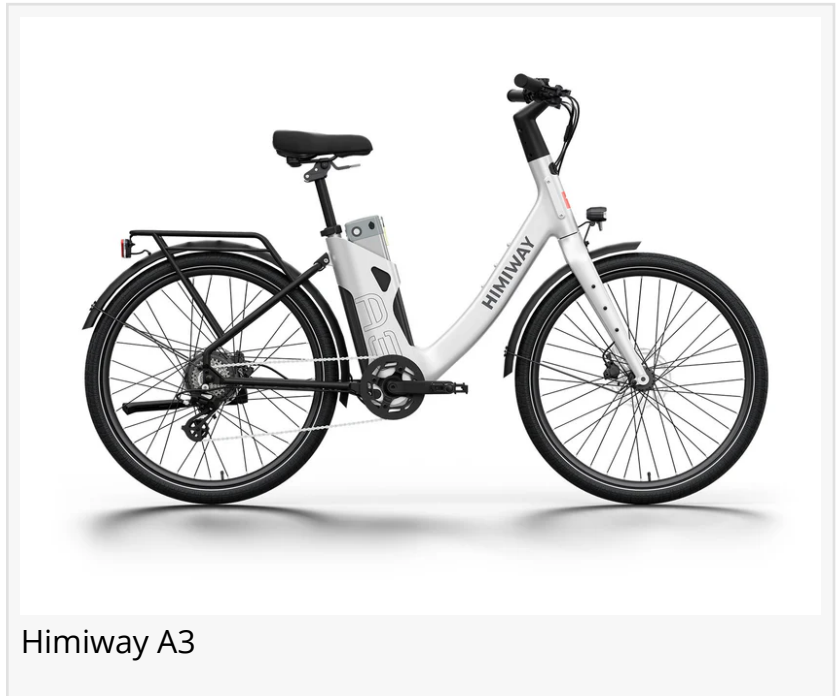

Tiki EV Expands Sustainable Mobility Options with Golf Carts and E-Bikes in Port St. Lucie

Your one-stop shop for premium Golf Carts and e-bikes in Port St Lucie, FL. Elevate your mobility with our cutting-edge, eco-friendly solutions.

PORT ST. LUCIE, FL, UNITED STATES, January 6, 2025 /EINPresswire.com/ -- Port St. Lucie, FL — [Tiki EV](#), a locally owned business specializing in eco-friendly transportation, is meeting the growing demand for sustainable mobility solutions with an extensive lineup of [golf carts](#) and [e-bikes](#). The company, committed to reducing carbon emissions and promoting energy-efficient transportation, is a key player in the local effort to make sustainable travel more accessible.

Himiway A3

In response to increasing interest in electric mobility, Tiki EV has expanded its product offerings to include both gas-powered and electric golf carts, as well as advanced electric bicycles. These options cater to diverse needs, from residential communities and businesses to commuters and recreational users.

Black Off Road Golf Cart with Palm Trees in the Background

Happyrun G50 Pro

ensures that every golf cart and e-bike remains in optimal condition. This approach underscores

Tiki EV's focus on reliability and long-term value for its customers.