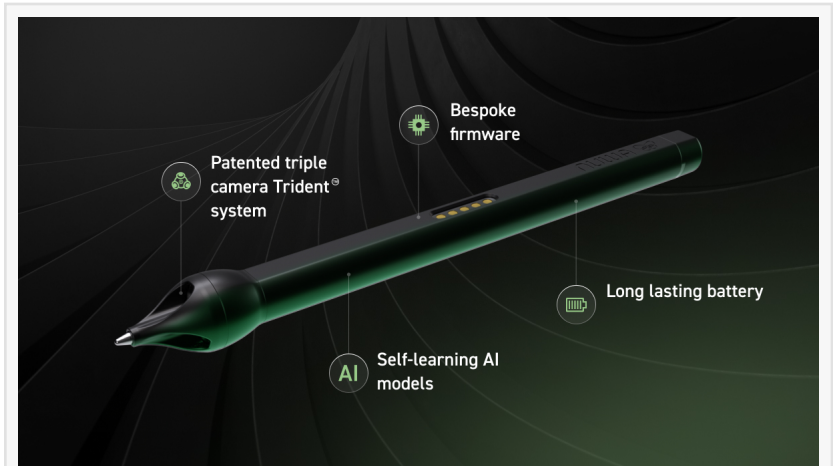

memory retention. Most people spend eight or more hours per day in front of a computer—often followed by recreational screen use. [Recent mounting research, however, praises the benefits of handwriting](#), which has clear benefits for thinking and learning as it helps to boost literacy and communication skills.

“Writing is one of the most human acts. Many of history’s most extraordinary ideas and literature were handwritten,

not typed,” said Nuwa Pen CEO and founder Marc Tuinier. “We’ve developed the smartest, most advanced pen in the world that allows people to write, work and take meeting notes without staring at a screen. Pen-on-paper lovers get the best of both worlds, as Nuwa Pen and its free companion app allow users to share, search, and organize handwritten notes with ease.”

Nuwa Pen and Key Features

“

Nuwa Pen allows people to write again without missing a beat in the digital world. The future of work and creativity won't revolve around bigger screens or immersive goggles.”

Marc Tuinier, CEO and Founder of Nuwa Pen

How Nuwa Pen Works: Write. Digitize. Sync.

Grab Nuwa Pen and write in a notebook, journal, loose piece of paper or Post-it® note — just like a regular pen. Nuwa Pen uses standard D1 ballpoint ink cartridges, while its AI and computer vision-powered cameras trace what is written and digitize it in the Nuwa+ companion app. The Nuwa+ app organizes the notes into a digital record and typed text that users can sync with their other productivity apps, such as email, calendar and contacts. Additional features and benefits include:

- Digitization, Easy Transcription and Text Conversion: Digitization of notes from physical to digital text, with the freedom to write on any paper and easy transcription from handwritten notes to typed text in a few clicks;
- Augmented Notes and Seamless Synchronization: Sync Nuwa Pen notes with multiple devices — smartphone, tablet or computer — and allows the writer to augment their notes to their calendar, email or contacts apps to integrate handwritten notes with the digital world;
- Search Made Simple: No more searching through endless pages of handwritten notes — simply type a keyword to find related notes;
- Sharing and Collaboration: Share Nuwa Pen notes with others and collaborate with friends,