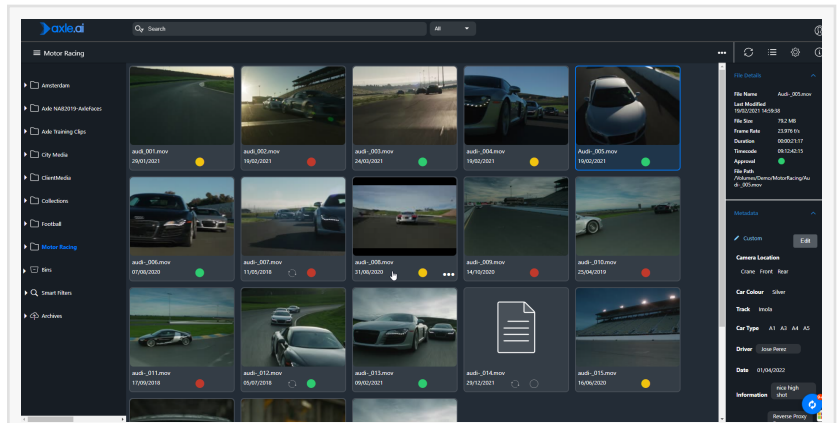

Built for Collaboration: Unlimited licenses, client-level bandwidth controls, and seamless

Axle AI 2024 user interface in your browser

DDP and Axle AI Logos with DDP rackmount storage

We are thrilled to integrate Axle AI MAM with DDP, combining our advanced storage solutions with Axle AI's robust media management for an innovative platform to simplify media workflows."