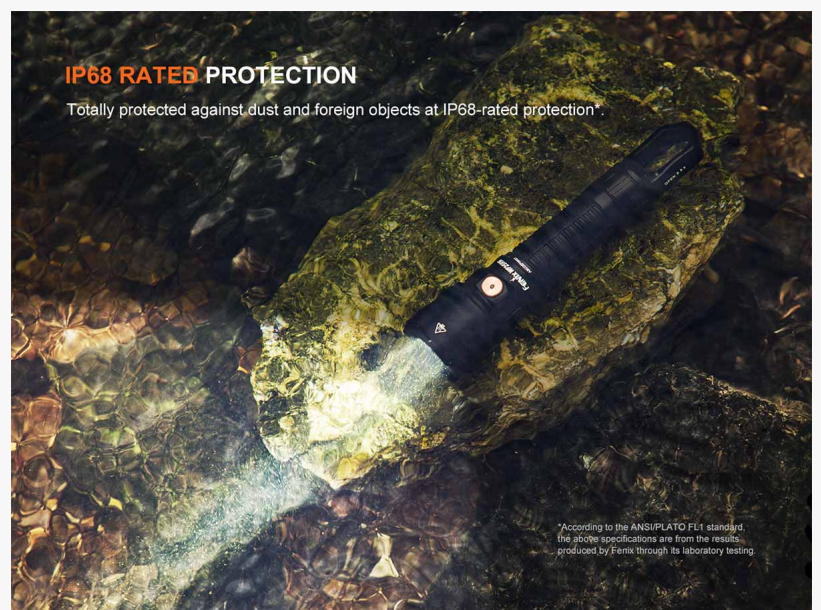

variety of professional applications.

The flashlight features a magnetic charging dock to ensure it's always fully charged and ready for use. For added flexibility, the flashlight also includes a sturdy tail clip and hook, enabling hands-free operation or easy attachment to a utility belt.

Built to endure tough conditions, the WF25RM is constructed with an aluminum alloy body and is rated IP68 waterproof. The new Fenix WF25RM Rechargeable Work Flashlight is engineered to withstand tough conditions, from dusty workshops to outdoor environments. Its compact size and lightweight design make it portable without compromising its robust performance.

The Fenix WF25RM Rechargeable Work Flashlight combines power, functionality, and durability to provide a reliable lighting solution for professionals in diverse industries. Whether you need to illuminate large areas, conduct inspections with the UV feature, or rely on it in extreme conditions, the WF25RM is an essential tool.

Dianne Goodwin
Fenix Lighting
+1 720-748-7517

[email us here](#)

Visit us on social media:

[Facebook](#)

[X](#)

[LinkedIn](#)

[Instagram](#)

[YouTube](#)

Fenix WF25R Work Flashlight Waterproof