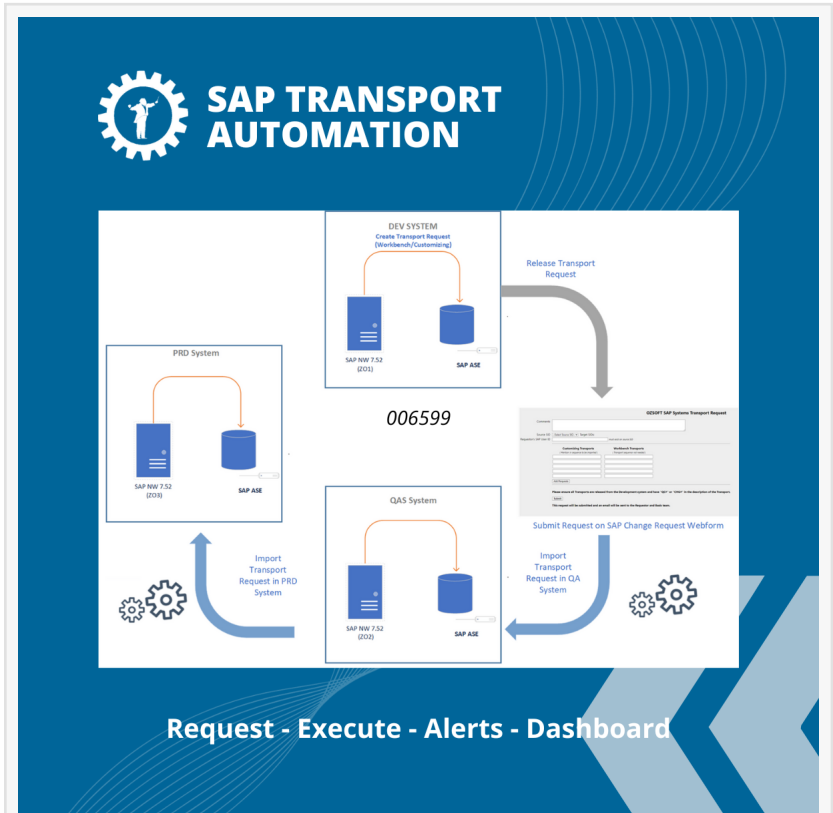

IT-Conductor ChAI™ (CHange Automation Intelligence) Now Available on SAP® Store

IT-Conductor ChAI™ for SAP delivers automated Change Management of SAP transports to accelerate deployments, mitigate risk, and enhance the compliance processes

CUPERTINO, CA, UNITED STATES, January 16, 2025 /EINPresswire.com/ -- IT-Conductor today announced that its IT-Conductor ChAI™ (Change Automation Intelligence) solution is now available on SAP® Store, the online marketplace for SAP and partner offerings. IT-Conductor ChAI™ integrates with SAP NetWeaver and SAP S/4HANA to streamline the transport request lifecycle, from submission to deployment, and offers real-time oversight, automated workflows, and flexible governance. This advanced approach reduces manual effort, lowers risks, and ensures compliance across SAP landscapes.

IT-Conductor ChAI - Request - Execute - Alerts - Dashboard

IT-Conductor ChAI Change Requests

Key Features and Benefits of IT-Conductor ChAI™ on SAP-Store:

1). Automated Transport Request Management: Streamlines the entire transport request lifecycle in SAP NetWeaver and SAP S/4HANA, reducing manual effort and increasing accuracy.

2). Real-time Monitoring and Alerts: Provides real-time dashboards and automated notifications to monitor transport requests and quickly identify any issues.

3). Risk Mitigation: Reduces the likelihood of errors in transport requests, minimizing the risk of production disruptions and costly remediation efforts.