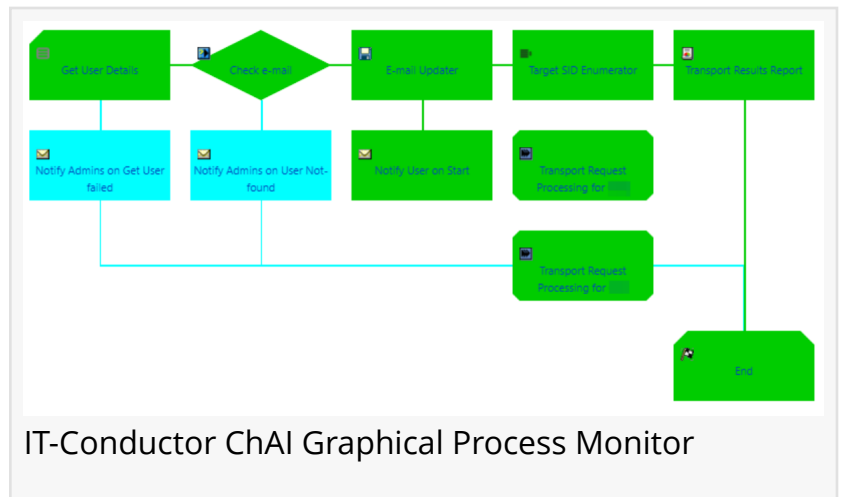

IT-Conductor ChAI™ for SAP orchestrates the end-to-end workflow of implementing changes in SAP with efficiency and intelligence giving customers full compliance and control of SAP transports 24x7"

Linh Nguyen, CEO and co-founder of IT-Conductor

Free Trial Available: Experience the benefits of IT-Conductor ChAI™ with a [free trial available on the SAP-](#)

[Store](#) or at the [IT-Conductor website](#). Discover how our solution can streamline your SAP operations at no initial cost.

SAP Store, found at store.sap.com, delivers a simplified and connected digital customer experience for finding, trying, buying and renewing more than 2,300 solutions from SAP and its partners. There, customers can find the SAP solutions and SAP-validated solutions they need to grow their business. And for each purchase made through SAP Store, SAP will plant a tree.

To enable companies to become intelligent enterprises, SAP is expanding its vertical solutions with an ecosystem of industry cloud solutions. These solutions complement the existing SAP portfolio to extend the value of joint customer investments. IT-Conductor is working with SAP to create offerings that meet specific cross industries requirements so customers can achieve positive business outcomes. [Learn more at SAP Store](#).

IT-Conductor ChAI Graphical Process Monitor