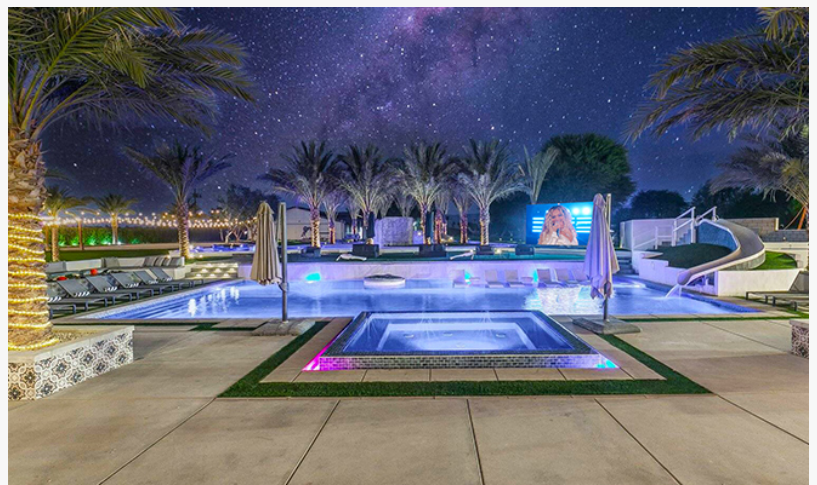

At this Southern California Estate The 202 inch fully weatherproof TV has quickly become the most liked feature at the property. The Rise and Rotate can be seen in direct sunlight making daytime lazy river parties that much better since you can see the TV from anywhere on the property. The property frequently hosts weddings and large gatherings and having a TV that can show homemade videos, photo slideshows, music videos, concerts and sporting events sets them apart from other luxury rentals.

The Rise & Rotate series, available in sizes starting at 115 inches to the largest size which is 317 inches, YOLO TV uses the same outdoor technology with 6000 nits brightness and IP65 rating to maintain that your TV is protected against the elements. "I've had other outdoor TVs and they just do not compare, the YOLO TV is anti-glare and can be seen just as great up close as it is far away and I really needed something that I could leave outside and hassle free. I love that they offer a standard 5 year warranty, you just don't see that with other brands" added Tom.

About YOLO TV

YOLO TV specializes in engineering state-of-the-art outdoor televisions designed to enhance outdoor spaces with luxury and cutting-edge technology. Their products redefine outdoor entertainment, offering unmatched performance and reliability in all weather conditions.

The Rise and Rotate is visible from anywhere on the estate