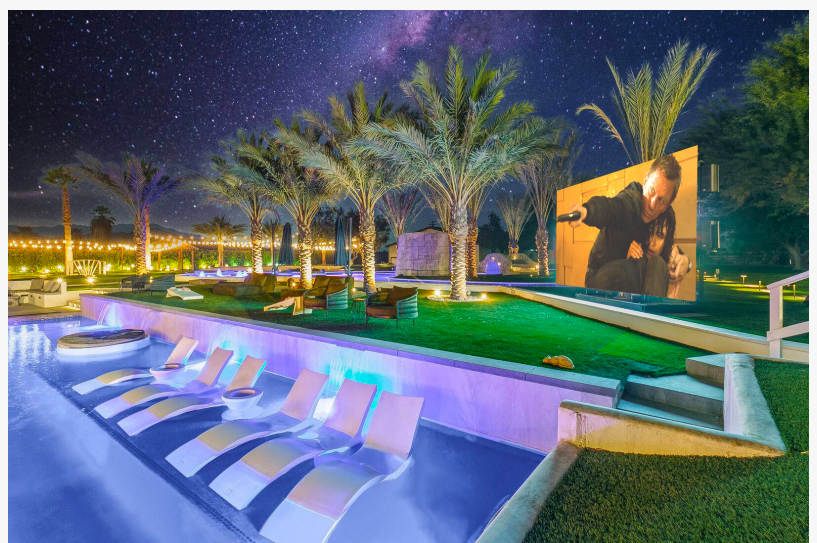

# The Rise & Rotate 202" TV by YOLO TV Installed at a Southern California Estate

*An Outdoor TV that Rises 6 feet off the ground, unfolds and turns 360 degrees.*

DALLAS, TX, UNITED STATES, January 24, 2025 /EINPresswire.com/ -- [YOLO TV](#) is proud to introduce The Rise & Rotate, a welcoming addition to our line of luxury outdoor products. This innovative outdoor television is now featured at Stallion Estate, a short-term rental property in Southern California that accommodates up to 28 guests. This property boasts amenities including a lazy river, indoor bowling alley, private movie theater and now the largest [outdoor tv](#) that raises, unfolds and turns 360 degrees at the touch of a button. The 202 Inch TV is drawing attention of wedding planners, guests hosting bachelor and bachelorette parties and festival goers since this property is so close to Coachella.

Designed for residences and those who value advanced technology, The Rise & Rotate is transforming outdoor spaces and bringing the wow factor as they watch the transformation of the TV unfolding, raising six feet off the ground and spinning 360 degrees. Controlled with a remote control, cell phone or tablet, short term rental property owners love this because it's so easy to use so guests can control it and the owner can maintain control of the brightness and sound levels so they don't break any

At this Southern California Estate The 202 inch fully weatherproof TV has quickly become the most liked feature at the property. The Rise and Rotate can be seen in direct sunlight making daytime lazy river parties that much better since you can see the TV from anywhere on the property. The property frequently hosts weddings and large gatherings and having a TV that can show homemade videos, photo slideshows, music videos, concerts and sporting events sets them apart from other luxury rentals.