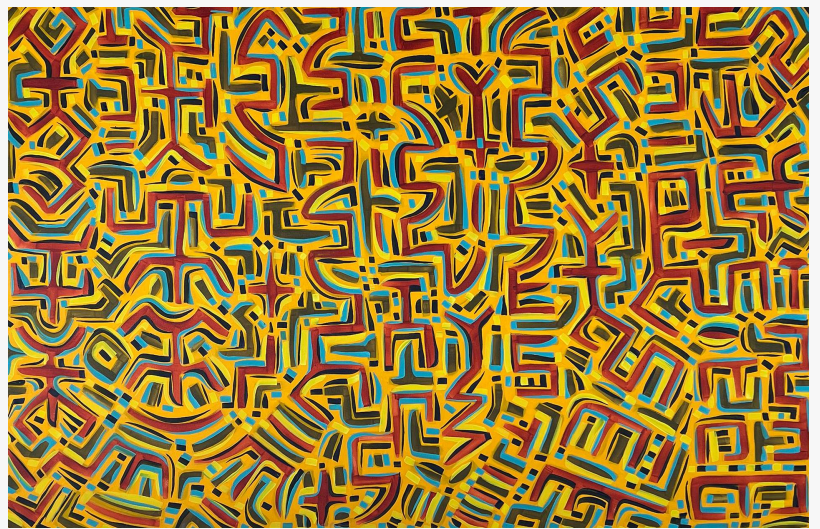

Exploring Universal Themes

Mieshiel's paintings engage with universal themes such as identity, emotion, and the passage of time. The artist's use of oil paints and canvas as a medium serves to explore these themes. The works on paper provide further insight into these concepts, presenting them in a direct and fluid manner.

Diversity of the Collection

The collection includes a variety of works, ranging from abstract expressionism to more figurative pieces. The different approaches within the collection reflect Mieshiel's artistic development and his exploration of various techniques and concepts.

The diversity in the collection highlights Mieshiel's evolving approach to painting.

Artistic Process and Methodology

Throughout his career, Mieshiel has focused on creating art that reflects a deep engagement with the themes and emotions he explores. His work emphasizes both technical aspects of painting and the personal meaning that arises through the process. The use of color and composition in each piece aims to invite viewers to consider both surface-level and deeper

oil painting -