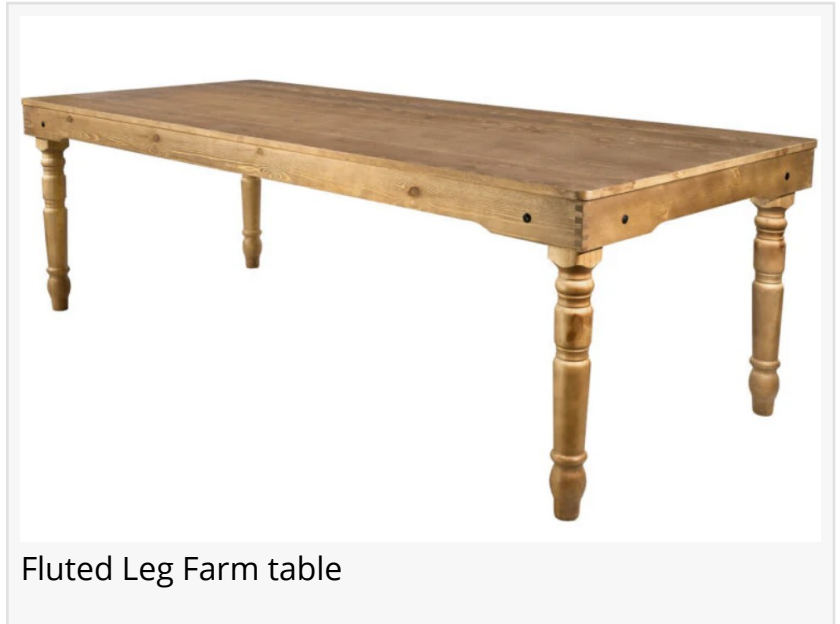

The rustic real wood table has been a staple of Americana since our early founding. Chivari has re-imagined this classic design to meet the contemporary needs of its clients, seamlessly blending durable stability to suit modern needs and trends, honoring its rich heritage. Chivari's rustic tables are all designed for maximum portability with folding or removable legs for efficient transport and storage.