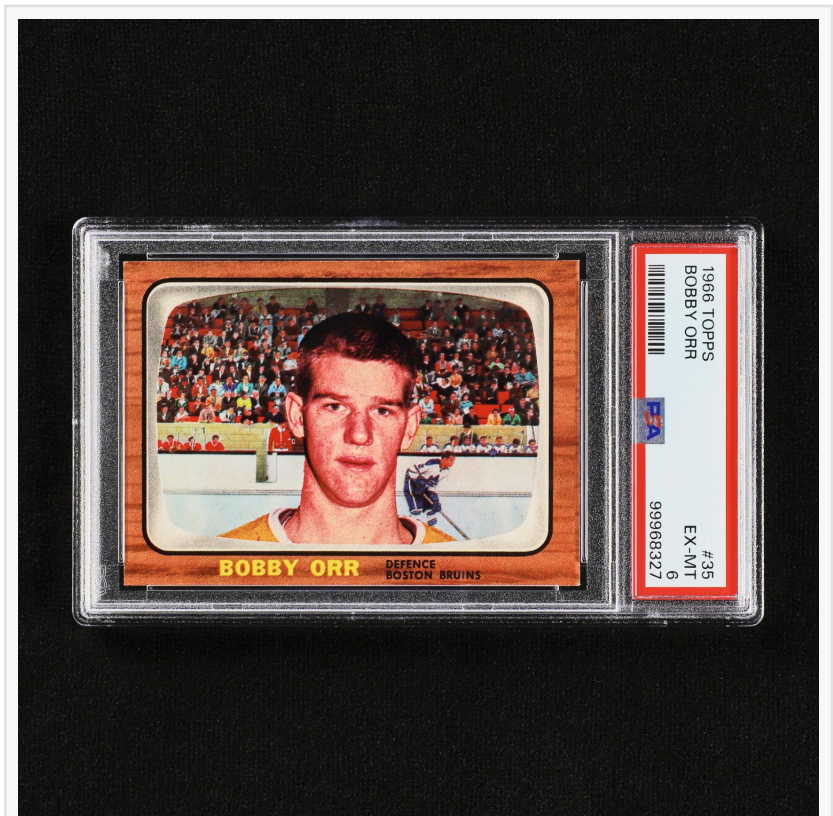

following:

- February 8: Select Canadiana Furniture, Folk Art, Textiles & Pottery
- February 9: Post-War Canadian Folk Art
- March 1 & 2: Petroliana & Advertising
- September 27: Sports Cards & Memorabilia

Miller & Miller Auctions, Ltd. is Canada's trusted seller of high-value collections and is always accepting quality consignments. The firm specializes in watches and jewelry, art, antiques and high-value collectibles. Its mission is to provide collectors with a trusted place to buy and sell.

To consign a single piece, an estate or a collection, you may call them at (519) 573-3710; or, you can e-mail them at info@millerandmillerauctions.com. To learn more about Miller & Miller Auctions, Ltd. and their upcoming auctions, please visit www.MillerandMillerAuctions.com.

# # # #

Ethan Miller
Miller & Miller Auctions, Ltd.
+1 519-573-3710
[email us here](#)

1966 Topps #35 Bobby Orr rookie card, graded PSA 6 EX-MT. The grade describes the card well, with no visible flaws to the field or edges and little corner wear (CA$15,340).