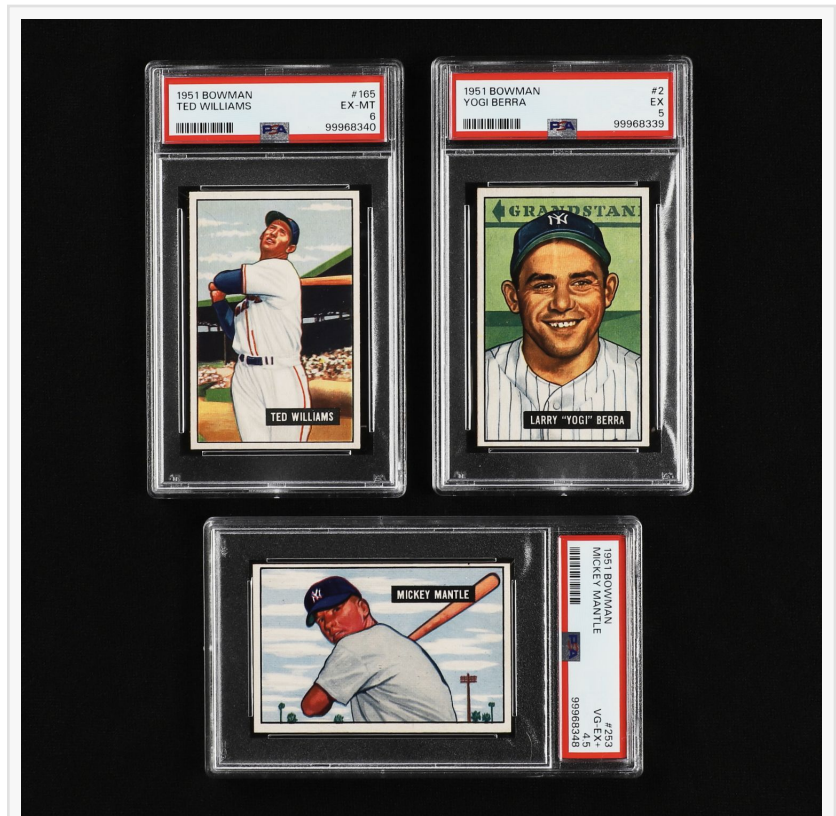

A 1986-87 Fleer #57 Michael Jordan rookie card, widely considered the most desirable Jordan rookie card, accurately depicting one of the greatest basketball players in the world and a must-have for basketball card collectors, graded Beckett 8 in Near Mint-Mint condition, hit $8,850.

A 1964-65 Topps "Tall Boys" complete 110 hockey card set, a highly sought after and visually appealing set featuring many of the game's greats from the day, including Gordie Howe, Bobby Hull, Jean Beliveau, Tim Horton and others, was bid to $8,260 against a high estimate of $6,000. Collectors saw it as a desirable set from a key time in hockey's history.

A 1979-80 O-Pee-Chee uncut sheet of blank back hockey cards, including the highly desirable #18 Wayne Gretzky rookie card, rang up $5,605, besting the $3,500 high estimate. The 225-card sheet was in excellent condition and measured 43 inches by 56 ½ inches. The Gretzky rookie card was mint and without flaw. Blank backed sheets are part of the printing process.

Miller & Miller Auctions, Ltd. has a full slate of upcoming online-only auctions, to include the

1951 Bowman partial set of 155 baseball cards, including the #253 Mickey Mantle rookie card, graded PSA 4.5 VG-EX+, a Ted Williams card and a Yogi Berra card (CA$38,350).