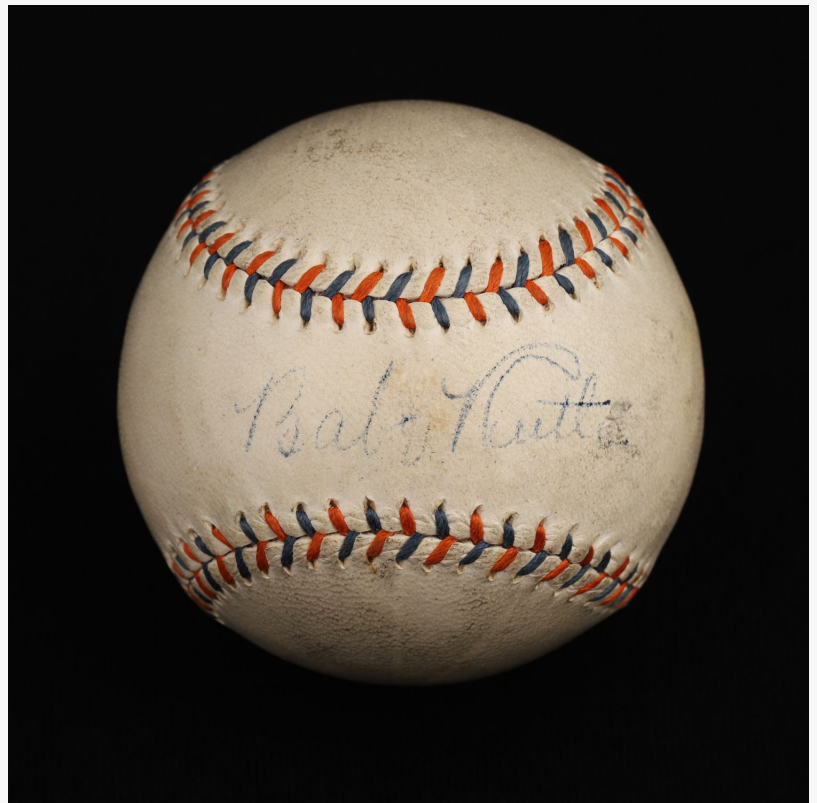

Two 1952 Topps #311 Mickey Mantle baseball cards combine for \$88,500 (Canadian) in Miller & Miller's online-only auction

The Pre-1980 Sports Cards & Memorabilia auction, held January 25th, grossed \$448,252 (Canadian). 259 lots – all sports-related – came up for bid.

NEW HAMBURG, ONTARIO, CANADA, January 30, 2025 /EINPresswire.com/ -- Two 1952 Topps #311 [Mickey Mantle](#) baseball cards, rare examples but with condition issues, still combined to bring \$88,500 in an online-only Pre-1980 Sports Cards & Memorabilia auction held January 25th by Miller & Miller Auctions, Ltd. Prices quoted in this report are in Canadian dollars and include an 18 percent buyer's premium.

estimate for a final selling price of \$38,350. The high prices underscored the rarity and popularity of that particular card as well as the Topps 1952 set overall.

"The inaugural January 25th Sports auction proved that the market for pre-1980 sports cards is stronger than ever, with many estimates being met and even exceeded for top lots," said Ben Pernfuss, Miller & Miller's Consignment Director for the sale.

Household names like Mickey Mantle, [Babe Ruth](#), and [Lou Gehrig](#), captured the spotlight and drove impressive bidding on unique signed baseballs, found footage and iconic cards. A total of

Baseball dual signed by Babe Ruth and Lou Gehrig, found in Canada and reportedly signed at a late 1920s Canadian stop of the duo's famed "barnstorming" tours (CA\$29,500).