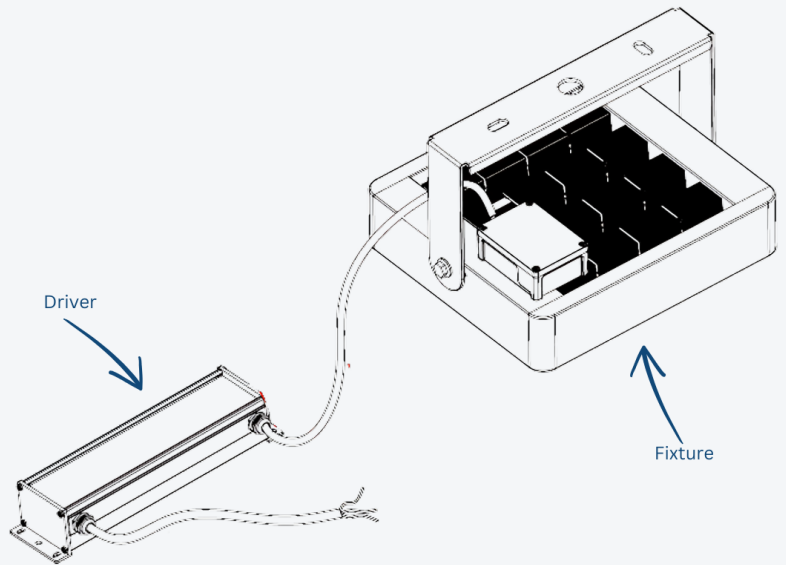

[Instagram](#)

[YouTube](#)

[TikTok](#)

[Other](#)

ALTA - 120w LED High Heat High Bay Light Fixture

ALTA - Remote Driver Technology

High Heat Environment LED Lighting Application

This press release can be viewed online at: <https://www.einpresswire.com/article/782063026>