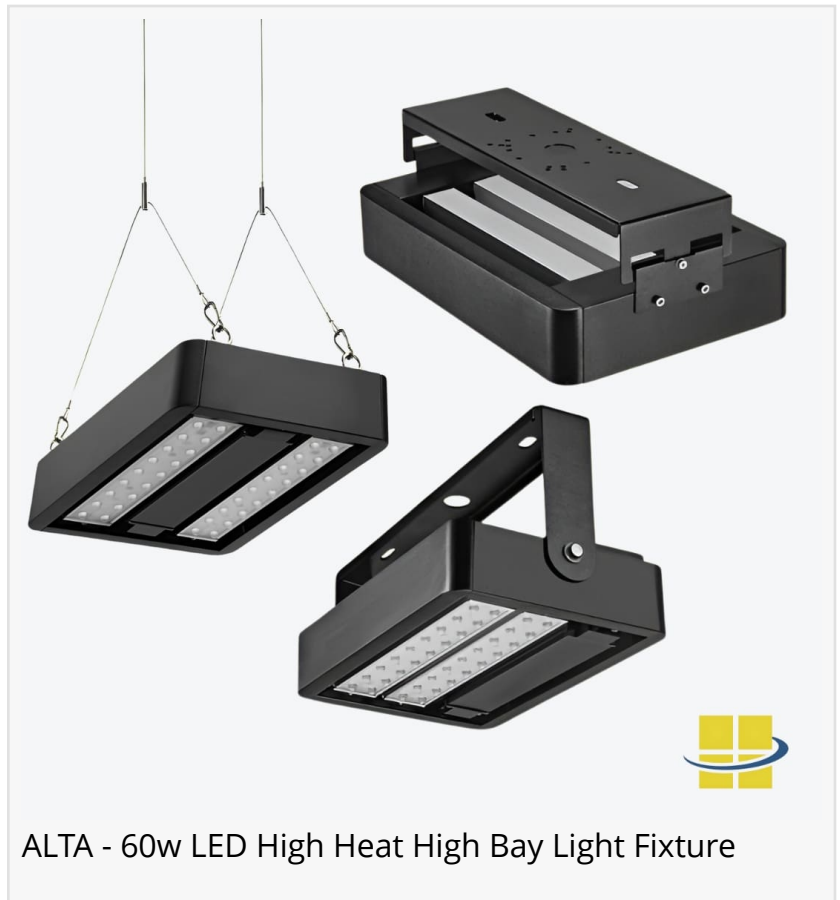

Advanced Optics for Targeted Illumination: ALTA LED High-Bay Light Series integrates cutting-edge optical technology with 17 different optic options, including T1S, T5M, T5W, T10D, and more, allowing users to precisely direct light where needed. This reduces glare and light pollution while maximizing efficiency in large-scale applications.

"ALTA LED High-Bay Lights are built to deliver high-performance illumination in even the most demanding environments. With their robust construction, precision optics, and easy-to-maintain driver tray, they provide a powerful and reliable solution for high heat applications," said Steven Rothschild, CEO of Access Fixtures.

“

ALTA LED High Bays excel in high-heat environments up to 80°C, featuring durable construction, precision optics, and a removable driver tray for reliability and easy maintenance.”

Steven Rothschild, CEO

flexible mounting options, including D type, U type, and H type mounting, and features a quick connect driver system that simplifies installation and maintenance.

About Access Fixtures

Access Fixtures is a leading provider of high-performance lighting solutions, committed to delivering innovative products that redefine industry standards. Focusing on sustainability,