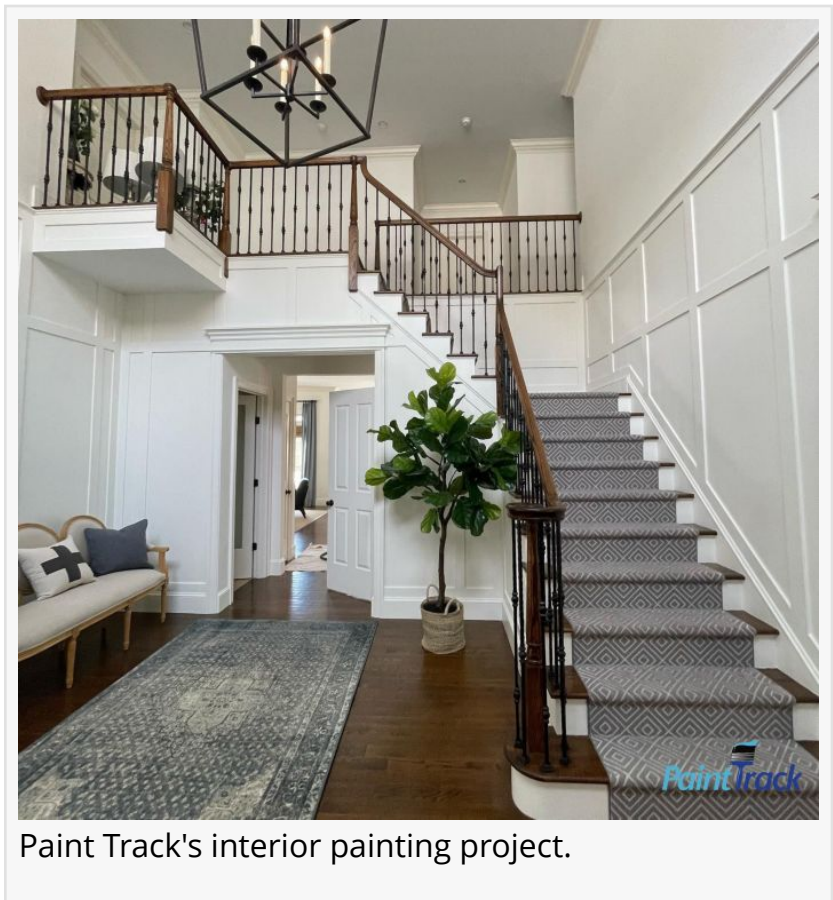

Beyond painting, Paint Track offers carpentry services for repairs or custom projects and wallpaper removal and installation to create smooth, stylish walls.

For businesses, Paint Track's commercial painting services deliver professional, welcoming environments that make a lasting impression. They also provide decorative finishes to add unique character and style to any space, bringing creative visions to life.

"As we celebrate Paint Track's 20th anniversary, I'm thrilled to share our new website—a fresh way to connect with clients and showcase our work," says Ray Rahni, founder of Paint Track. "We're excited to continue serving our communities with the same honesty, respect, and dedication that have guided us from the start."

Paint Track's interior painting project.

Company owner Ray Rahni brings over 30 years of industry experience to Paint Track's operations. As a PCA board member, mentor, and leader, Ray is committed to delivering exceptional results while fostering ongoing education and growth within his team.

Paint Track Painting Services has provided stress-free, high-quality painting experiences for over two decades to Westchester and Fairfield County residents. Their professional team prioritizes transparency, respect, and expert craftsmanship, ensuring every project is completed carefully. The company remains focused on value, open communication, and customer satisfaction with thousands of interiors and exteriors painted.

Choose Paint Track for a seamless painting experience that transforms your property with exceptional results. With 20 years of trusted service, Paint Track continues to bring color and life to homes and businesses across the region. Their service areas include Ardsley, Armonk, Bedford, Briarcliff Manor, Bronxville, Buchanan, Chappaqua, Cortlandt, Croton-on-Hudson, Dobbs Ferry, Eastchester, Elmsford, New Canaan CT, Greenwich CT, Fairfield County CT, Greenburgh, Harrison, Hastings-on-Hudson, Irvington, Larchmont, Lewisboro, Mamaroneck, Mount Kisco, Mount Pleasant, New Castle, New Rochelle, North Castle, North Salem, Ossining, Pelham, Pelham Manor, Pleasantville, Port Chester, Pound Ridge, Purchase, Rye, Rye Brook, Scarsdale, Sleepy Hollow, Somers, Tarrytown, Tuckahoe, White Plains, and Yorktown.