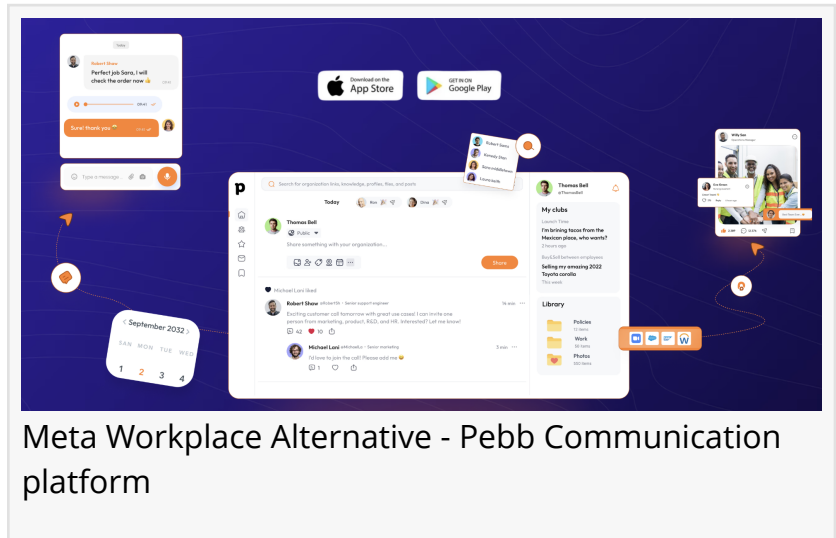

# Pebb Launches Free Migration for Meta Workplace Customers as Platform Shuts Down

*Organizations Can Now Transition Seamlessly to Pebb.io at No Cost as Meta Workplace Nears Its August Shutdown*

DE, UNITED STATES, February 10, 2025 /EINPresswire.com/ -- [Pebb](#), the all-in-one team communication platform, has officially launched free migration for [Meta Workplace](#) customers, helping organizations transition seamlessly before Workplace shuts down at the end of August.

Meta Workplace Alternative - Pebb Communication platform

As many Meta Workplace users seek alternatives, Pebb has already welcomed a wave of new customers making the switch. The platform provides the same essential features that Workplace users rely on—work chat, a dynamic news feed, knowledge library, and groups—but at a far more affordable \$3.50 per member pricing model.

“Meta Workplace’s shutdown left thousands of organizations searching for a new home,” said Ben Johnson CMO at Pebb. “We’ve designed Pebb to feel familiar to Workplace users while offering a smoother, more cost-effective experience. And now, we’re making migration effortless—at no cost.”

### About Pebb

Pebb is a modern all-in-one communication platform designed for teams and organizations. Built for seamless collaboration, engagement, and productivity, it provides a mobile-first experience ideal for today's workforce.