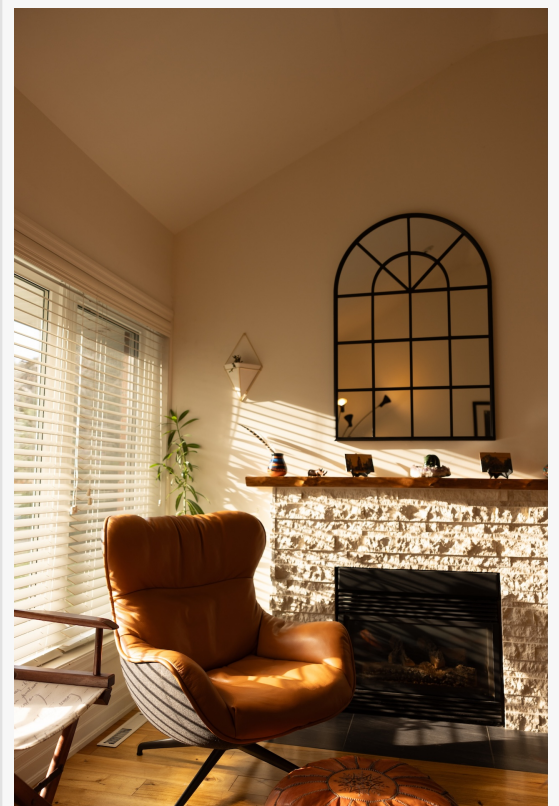

Modern Iconic - mid century furniture store