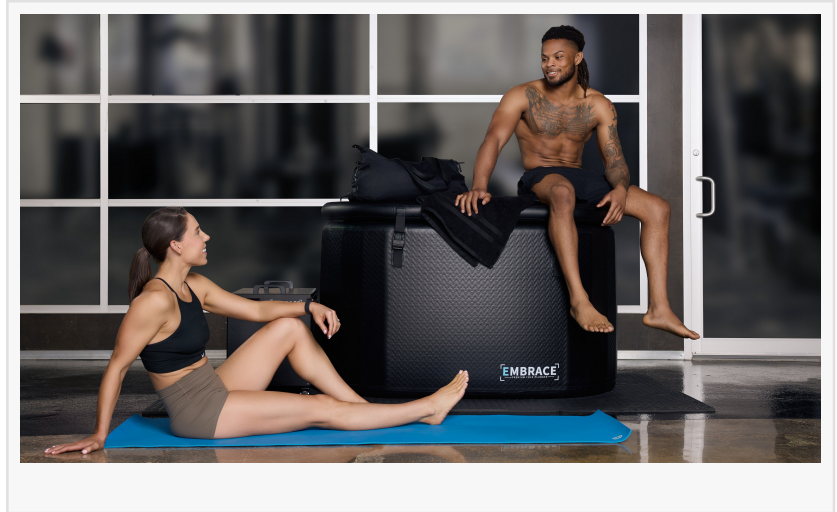

Embrace Launches the First-Ever Portable Inflatable Sauna

Embrace is redefining the future of wellness with a trio of exciting developments and celebrates remarkable growth throughout 2024.

WILMINGTON, DE, UNITED STATES, February 13, 2025 /EINPresswire.com/ -- [Embrace](#), LLC, a company known for its advancements in wellness solutions, has announced the launch of the world's first portable inflatable sauna, an innovation designed to make heat therapy more accessible and

convenient for a wide range of users. This breakthrough marks a significant step in the growing trend of at-home and on-the-go wellness practices.

The portable inflatable sauna is designed for individuals and businesses looking to integrate heat therapy into their routines without the constraints of traditional, fixed-location saunas. By offering a lightweight, easy-to-transport option, Embrace aims to provide wellness benefits to a broader audience, including athletes, wellness enthusiasts, and professionals in the health and recovery industries.