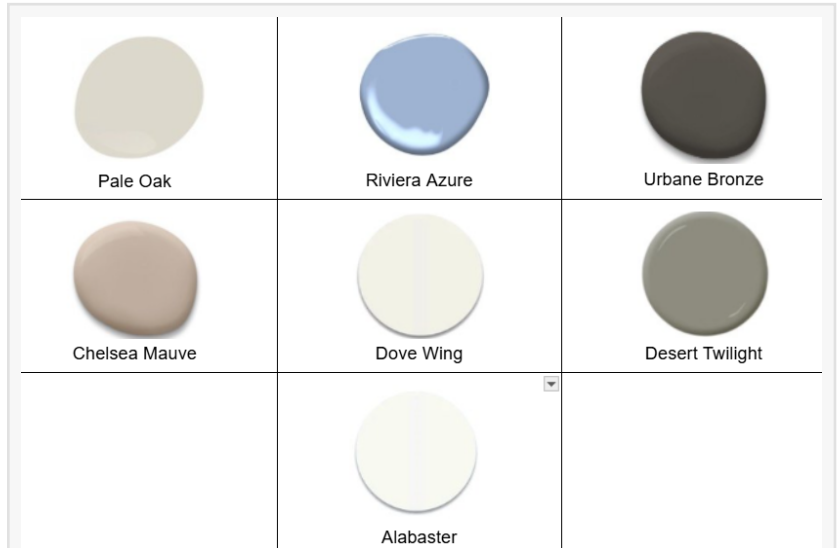

ELM Construction Shares the Top Paint Colors for 2025

A well-selected shade can define a space, complement architectural features, and set the mood for years to come.

VESTAVIA HILLS, AL, UNITED STATES, February 17, 2025 /EINPresswire.com/ -- Choosing the right paint color is one of the most transformative decisions in any home renovation. A well-selected shade can define a space, complement architectural features, and set the mood for years to come.

As 2025 moves ahead, a fresh wave of timeless and trend-forward hues is making its mark on interiors and exteriors alike. From rich, grounding tones to airy neutrals, these expert-recommended colors offer inspiration for any home update.

A Look at 2025's Most Versatile Paint Colors

Pale Oak (OC-20)

A perfect balance of warm beige and cool gray, Pale Oak delivers a soft and sophisticated look. This shade works beautifully on walls, trim, or even kitchen cabinets, offering a timeless foundation that complements both modern and traditional spaces.

Riviera Azure (BM 822)

Bright, bold, and full of energy, Riviera

Elm Construction: Paint Colors for 2025