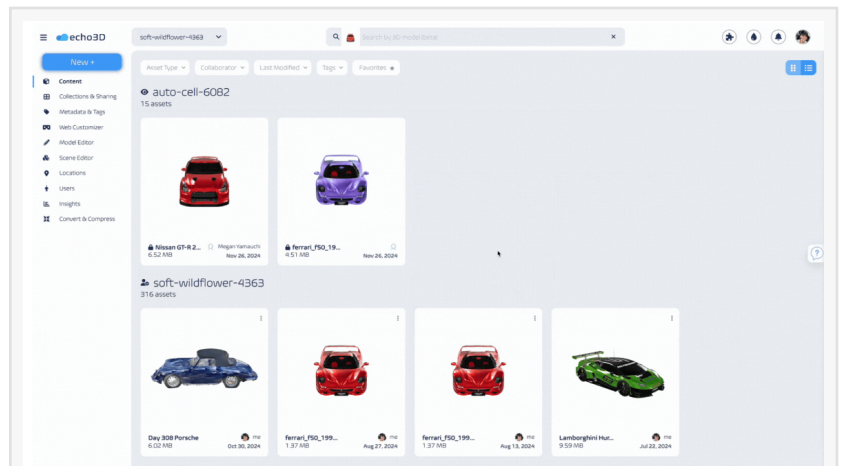

Find Similar 3D Models:

With AI-powered Find Similar option, users can now find similar 3D models with one click. Our AI will analyze the 3D model and provide similar 3D models based on the one you provide as a reference.

* 3D Image Analysis: echo3D will scan the 3D model and look for similar looking 3D models within your collection.

* Tag Analysis: With user generated & AI-generated tags, echo3D will search for similar 3D models to show you within your collection.

Advanced Search Filtering:

In addition to multimodal search, echo3D introduces advanced search filtering, enabling users to fine-tune search results and quickly locate the exact assets they need. Save wasted time searching for 3D assets with advanced search filters by enabling filters like original file size, asset type, asset owner, comments, approvals, and more. Advanced filtering includes filtering by file formats (glb, obj, fbx, etc.), file size, ownership, collaborators, date, and more.

With AI-powered search and filtering, teams can accelerate content creation, improve asset reusability, and eliminate the frustration of sifting through massive 3D libraries.

The Future of 3D digital Asset Management:

echo3D's AI-powered multimodal search and advanced filtering are now available to users.

Find Similar 3D Models