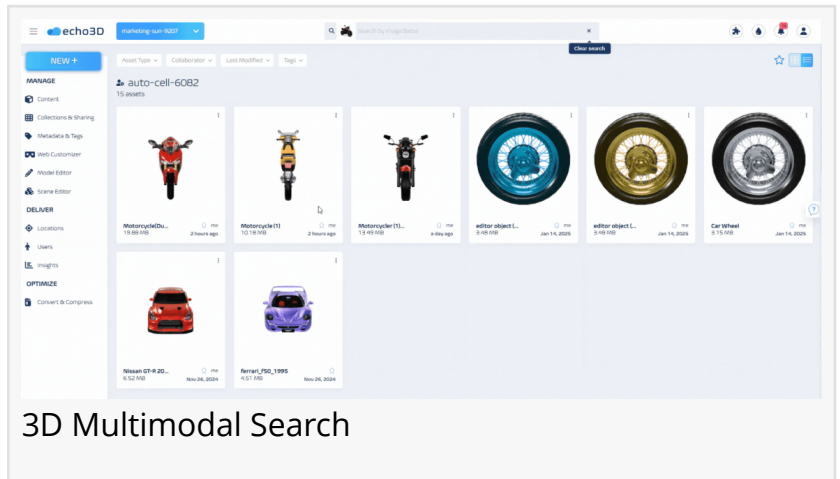

echo3D Unveils AI-Powered Multimodal Search and Advanced Search Filtering

During Industrial Immersive in Houston, TX echo3D, a leading 3D DAM, introduced two features: AI-powered multimodal search and advanced filtering system.

NEW YORK, NY, UNITED STATES, March 3, 2025 /EINPresswire.com/ -- During Industrial Immersive in Houston, TX, [echo3D](https://www.echo3d.com), a leader in 3D digital asset management (DAM) solutions, has introduced two groundbreaking features: AI-powered multimodal search and advanced filtering system.

3D Multimodal Search

These two [new features](#) streamline the entire 3D asset management workflow, revolutionizing how businesses find, manage, and collaborate on 3D assets.

Our AI-powered multimodal search and advanced filtering, enhance discoverability and workflow efficiency, ensuring users can find exactly what they need in seconds."

Alon Grinshpoon, CEO of echo3D

"Managing 3D assets efficiently is a growing challenge for big businesses," said Alon Grinshpoon, CEO of echo3D. "With our AI-powered multimodal search and advanced filtering, we're providing a seamless solution that enhances discoverability and workflow efficiency, ensuring users can find exactly what they need in seconds."

AI-Powered Multimodal Search:

With AI-powered multimodal search, users can locate 3D assets with ease. This feature allows users to search for assets in multiple ways:

* Text: Describe what you're looking for using natural language, and AI will retrieve the most relevant 3D assets.

* Image: Upload an image, and the AI will analyze and match it to similar 3D assets in your