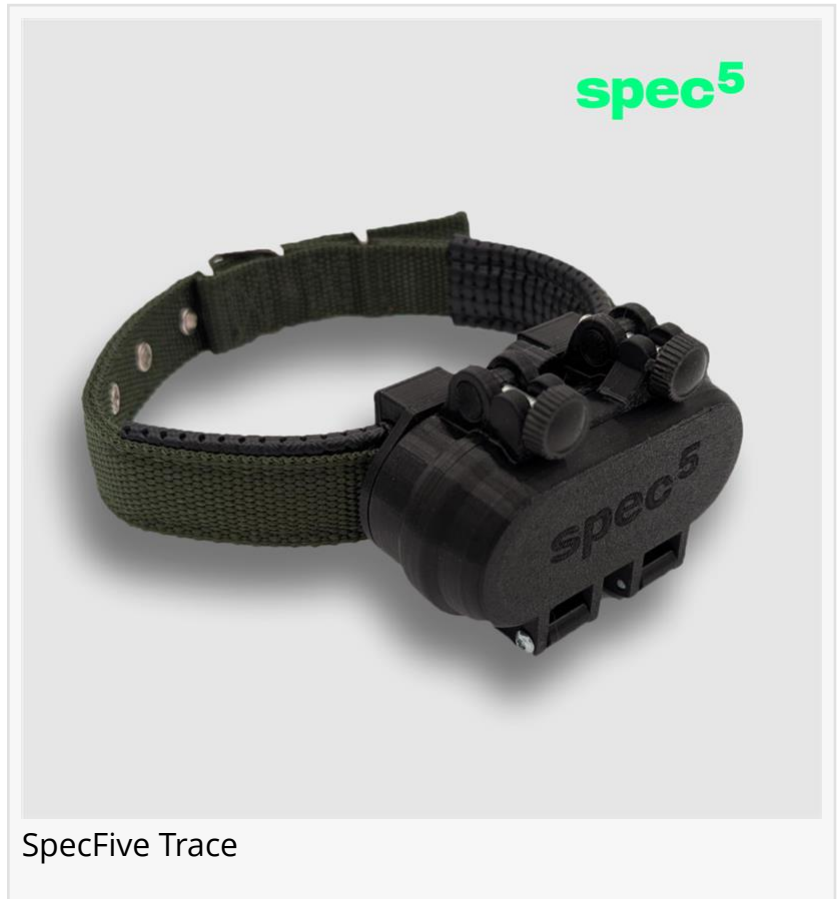

# SpecFive Launches Trace: Subscription-Free GPS Tracker for Response Teams and K9 Operators

AUSTIN, TX, UNITED STATES, March 3, 2025 /EINPresswire.com/ -- [SpecFive](#) today announced the launch of Trace, a rugged, GPS tracking device designed for both team coordination and dog tracking. Leveraging LoRa mesh radio technology, Trace delivers reliable tracking without relying on cellular networks—ensuring seamless connectivity over miles, in even the most remote environments.

Key Features of the [S5 Trace](#)  
Real-Time GPS Tracking: Updates location every 30 seconds with an accuracy of 20–40 feet depending on GPS lock.

LoRa Mesh Network Advantage:  
Operates independently of cellular service, ensuring coverage even in remote locations.

SpecFive Trace

- Long-Lasting Battery Life: 8–10 hours of operation on a single charge.
- Multiple Mounting Options:
  - Dog Collar Mount: Designed for canine tracking, supporting up to 30mm-wide collars.
  - MOLLE Mount: Ideal for tactical and field applications.

### Designed for Critical Applications

The S5 Trace is built to support professionals and outdoor enthusiasts who require dependable tracking solutions. Its advanced mesh networking capabilities make it the ideal choice for: