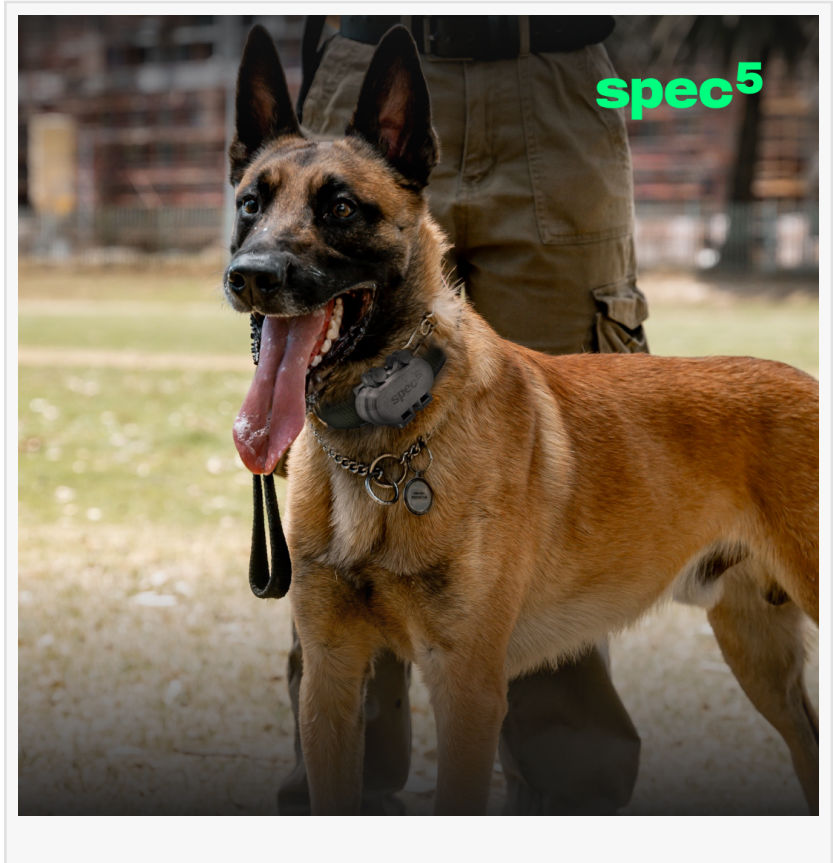

- -Long-Lasting Battery Life: 8–10 hours of operation on a single charge.
- Multiple Mounting Options:
  - -Dog Collar Mount: Designed for canine tracking, supporting up to 30mm-wide collars.
  - -MOLLE Mount: Ideal for tactical and field applications.

Designed for Critical Applications

The S5 Trace is built to support professionals and outdoor enthusiasts who require dependable tracking solutions. Its advanced mesh networking capabilities make it the ideal choice for:

- -Search and rescue teams
- -Outdoor adventurers
- -Hunting and field trials
- -Ranchers
- -Canine training and tracking
- -Coordinating and tracking assets in remote locations

With Trace, we offer affordable, reliable GPS tracking for professionals, outdoor adventurers, ranchers and dog owners who need to operate beyond the reach of traditional networks”

Amir Husain, Chairman of SpecFive.

Availability

The S5 Trace is available for purchase immediately in several bundles:

- -A single Trace device for dog collar
- -A single Trace device for MOLLE mount
- -SpecFive Trace + Trekker Bravo Companion Device to act as a receiver
- -Accessories: 18-inch tactical green or red dog collar, MOLLE attachment strap

Niesha Waggoner
SpecFive
+1 512-663-0688
[email us here](#)