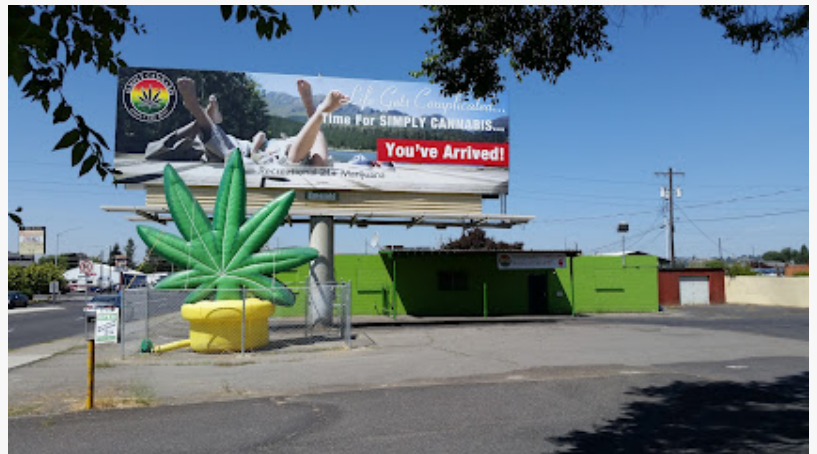

Cannabis Variety Grows at Lovely Buds Dispensary on E Francis Ave, Spokane, WA

Offering diverse cannabis products and accessible shopping experiences for Spokane residents.

SPOKANE, WA, UNITED STATES, March 3, 2025 /EINPresswire.com/ -- [Lovely Buds Weed Dispensary](#) on E Francis Ave in Spokane continues to provide the local community with a broad selection of cannabis products, reinforcing its role as a key player in the area's cannabis retail landscape. With a focus on accessibility, the dispensary aims to cater to a wide range of consumer preferences and needs.

[Lovely Buds Weed Dispensary E Francis Ave](#) offers in-store shopping and pickup options, ensuring customers can choose the most convenient way to purchase products. The dispensary staff provides assistance tailored to individual preferences, emphasizing informed decision-making and a personalized experience. This approach reflects the dispensary's commitment to fostering a reliable and approachable retail environment.

Lovely Buds Weed Dispensary

Lovely Buds Weed Dispensary E Francis Ave

accommodate both novice and experienced consumers. Buddies' product line is crafted to prioritize reliability.

Phat Panda: As one of Washington's prominent cannabis brands, Phat Panda delivers an extensive array of strains and products, including flower and edibles. Their offerings are designed to appeal to a diverse audience.

Strategically located on E Francis Ave, the cannabis store is easily accessible to Spokane residents and visitors. Its location allows for seamless visits, whether for browsing or picking up pre-selected items. Lovely Buds continues to adapt to the needs of its customers by maintaining a focus on both product diversity and consumer convenience.