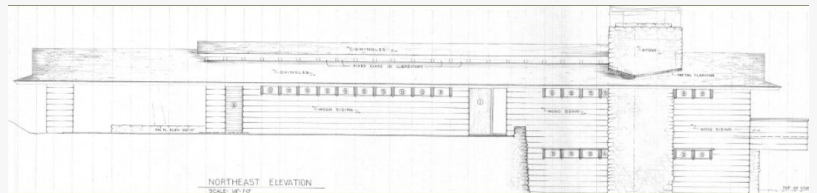

through Restoration through Preserve Arkansas. David was also recently awarded a Fay Jones Legacy Medal by the Fay Jones School of Architecture and Design at the University of Arkansas. David's expertise and intimate knowledge in preserving and extending Jones' architectural legacy makes him uniquely suited to consult on the Cooper Chapel project.

Construction on the expansion began in January and is expected to be completed by fall. The project underscores a commitment to accessibility and visitor experience while maintaining the spirit of Jones' original design.

For more information, please contact:

Ashley McKee
McKee Properties LLC
mckee.properties.ar@gmail.com

Ashley McKee
McKee Properties LLC
[email us here](#)
Visit us on social media:
[Facebook](#)
[Instagram](#)
[Other](#)

Original Drawing by Fay Jones 1956