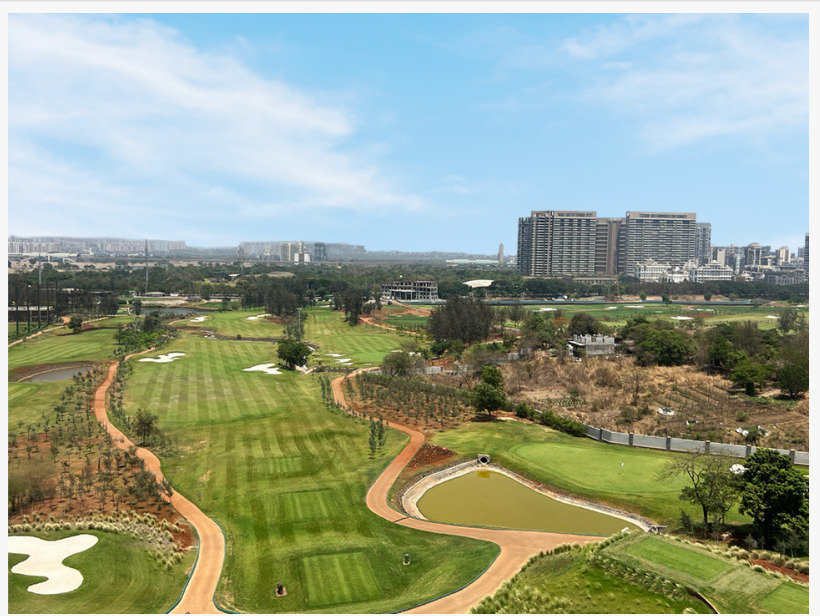

Additionally, India's longest golf hole, a testament to GDI's innovative vision, promises to captivate golfers of all skill levels.

Its thoughtful integration of natural elements sets the Kharghar Valley Golf Course apart. By leveraging the land's existing contours, GDI created undulating greens that offer diverse play strategies. These greens challenge advanced players and provide accessible options for beginners. The course's design ensures that golfers get a refreshing break from the hustle of city life, offering them a serene escape that celebrates the beauty of Navi Mumbai's landscape.

Throughout the project, GDI's commitment to overcoming challenges has been evident. From navigating

rocky terrains to adapting to monsoon conditions, the team worked tirelessly to bring this vision to life. Their holistic approach extended beyond design to include project management, ensuring that every detail was executed perfectly. This comprehensive involvement underscores why GDI is considered one of India's top golf course architecture firms.

As a multi-award-winning firm operating since 2007, GDI has consistently delivered excellence across all golf course design and development aspects. Their services extend beyond

Kharghar Valley Golf Course.