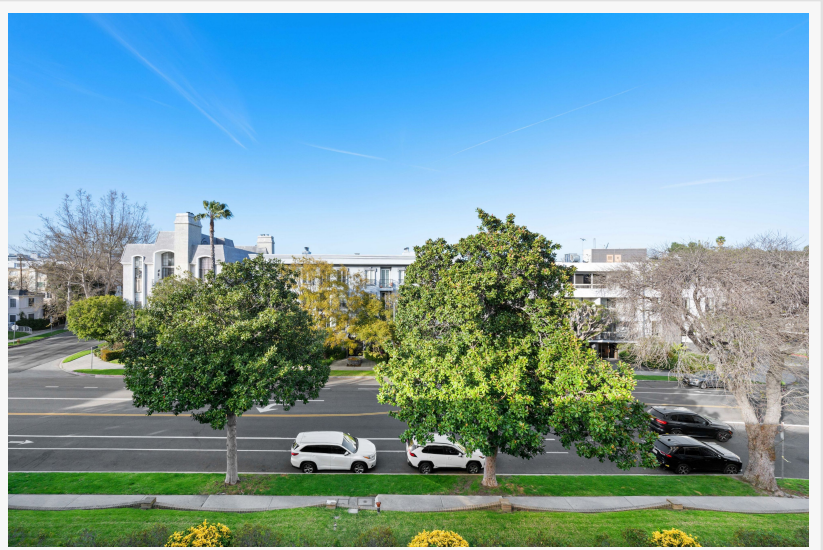

Luxury Penthouse with Stunning Views Launches in Prime Los Angeles Location

Not only is this the most desirable location in Los Angeles, but it is also the most desirable location in the building.

LOS ANGELES, CA, UNITED STATES, March 6, 2025 /EINPresswire.com/ -- [Irina Hill](#) with Rodeo Realty is proud to announce the launch of a luxurious, top-floor penthouse condominium in one of Los Angeles' most desirable locations at [1223 South Roxbury Drive, #305](#), Los Angeles, CA 90035. This exceptional residence offers unparalleled views, sophisticated design, and top-of-the-line appliances, catering to discerning homebuyers seeking the ultimate urban living.

storage room, and pet-friendly association rules.

Young professionals love living at [1223 S Roxbury Drive](#) due to the proximity to Roxbury Memorial Park, restaurants, coffee shops, schools, places of worship, and shopping.

The Beautiful View From The Balcony

This exceptional Penthouse condo is adjacent to the iconic Roxbury Memorial Park and within walking distance of restaurants, chic coffee houses, sophisticated shopping, and multiple places of worship.