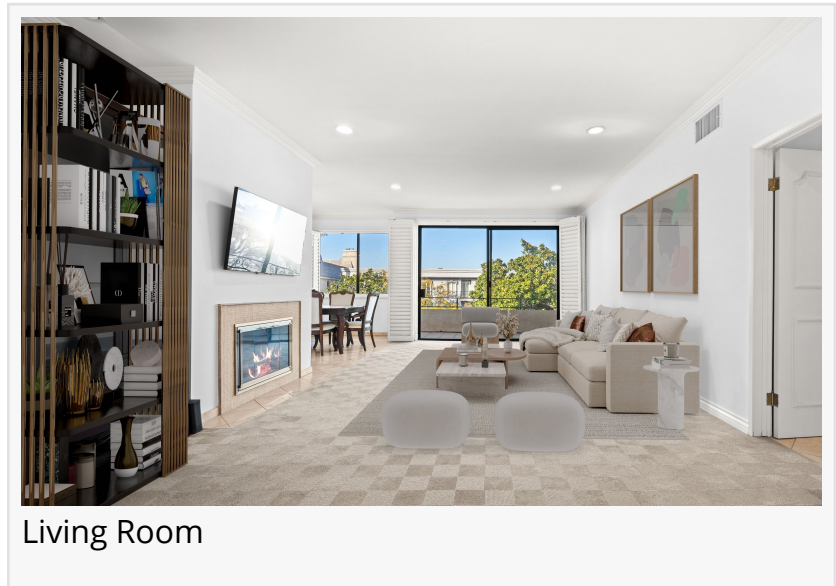

“

Not only is this the most desirable location in Los Angeles, but it is also the most desirable location in the building.”

Irina Hill

This recently updated home boasts high-quality finishes throughout, including luxury pure wool carpet, new bohemian quartzite countertops, and premium Viking, Bosch, and Miele appliances. The double-door entrance opens to a spacious, light-filled living room featuring floor-to-ceiling windows that showcase breathtaking views of the city.

Key features of this property include:

- A practical and sophisticated floor plan with a dining area, breakfast area, and large pantry.
- Two private bedroom suites.
- Walk-in closets, recessed lighting, a fireplace, and large glass sliders, plantation shutters
- In-unit laundry room with a side-by-side washer and dryer.
- An enormous balcony.
- Central AC, and heating.
- Building amenities include a heated pool and spa, gym, sauna, secured parking, separate