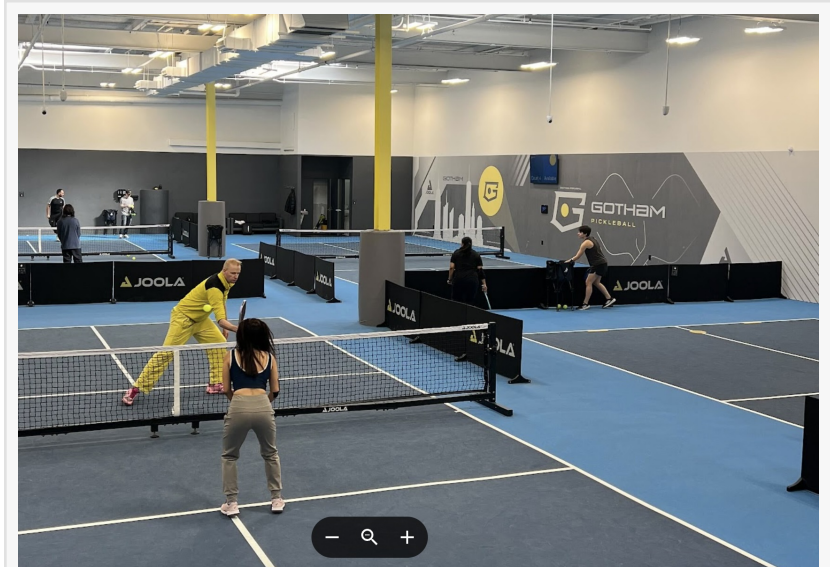

Gotham Pickleball, NYC's First 24/7 Pickleball Club, Opens in LIC as New York's First Fully Autonomous Pickleball Club

Gotham Pickleball opens in NYC; offers 24/7 play with 4 premium courts, instant replays, automated scoreboards, and pro coaching

NEW YORK, NY, UNITED STATES, March 18, 2025 /EINPresswire.com/ -- New York City's premier indoor pickleball venue, [Gotham Pickleball](#), the sport's largest fully autonomous 24/7 pickleball club, is now open in Long Island City (5-25 46th Avenue). This ultra-modern, state-of-the-art facility features four full-size, cushioned, and climate-controlled pickleball courts.

Gotham Pickleball, NYC's first 24/7 pickleball venue

Each court in Gotham Pickleball's 7,800 square foot facility is equipped with premium lighting for better visibility, tournament-grade court surfaces for optimal play, spacious layouts for uninterrupted games, and replay technology that records your best shots and sends them to your email.

Goldberg, an avid and competitive player himself, started the club “to fill a void in New York City for indoor pickleball that provides professional-grade court surfaces, lighting,

spacing, ceiling height, and acoustics. Gotham delivers on its promise of a high quality indoor pickleball experience both in terms of the physical aspects of the venue, but also through customer-friendly technology, an excellent coaching staff, and responsiveness to customer feedback.”