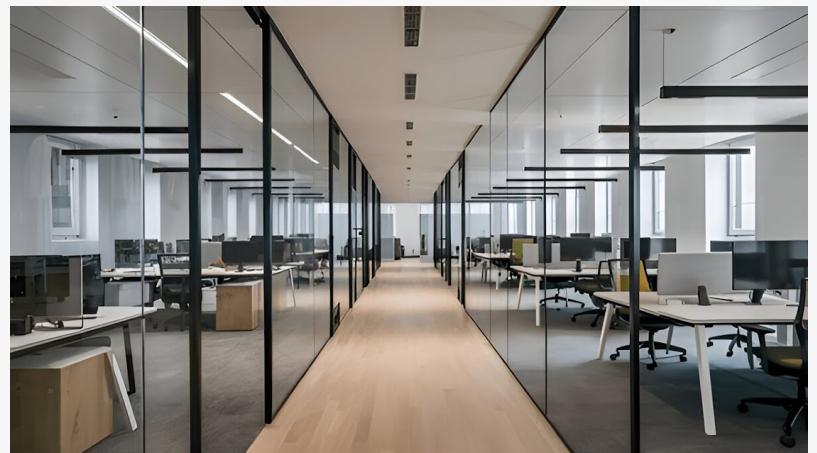

glass partition walls for office