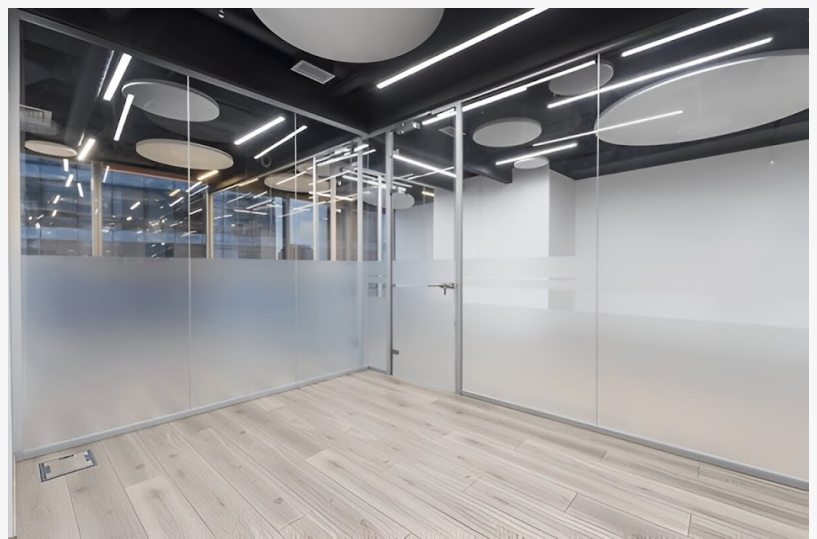

Fiduciary Glass Inc. Redefines Interior Spaces with Innovative Glass Solutions

Transforming Interiors with Cutting-Edge Glass Innovations

NEW YORK, NY, UNITED STATES, March 22, 2025 /EINPresswire.com/ -- The demand for innovative and efficient space solutions has driven the increasing use of glass partition walls for offices and residential spaces. As businesses and homeowners seek ways to create open, light-filled environments while maintaining functionality, [interior glass partitions](#) have become a preferred choice for achieving a balance between privacy and openness.

The Growing Popularity of Glass Partition Walls

Glass partitions are redefining interiors by offering a sleek, modern aesthetic while promoting natural light flow. Unlike traditional solid walls, glass partitions allow spaces to remain visually connected, reducing the feeling of confinement. Many organizations are integrating glass walls into offices to encourage collaboration while still providing sound insulation for privacy.

Recent industry reports indicate that the use of glass partition walls for offices has surged due to their versatility. These installations cater to a variety of layouts, from open-plan offices to conference rooms, making them an adaptable solution for businesses seeking modernity and efficiency. Additionally, their ability to be reconfigured easily makes them a sustainable choice