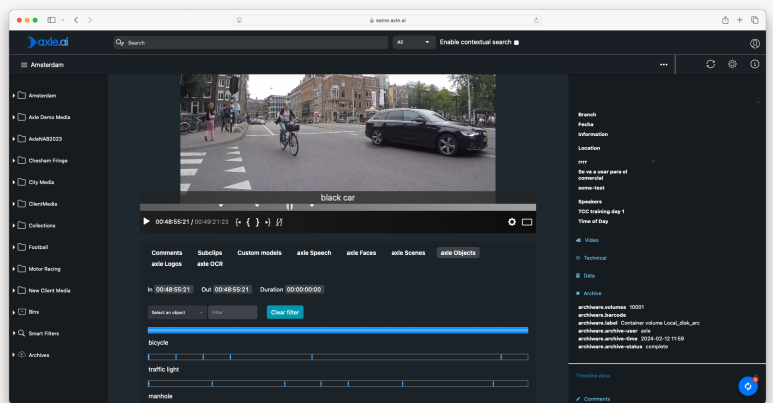

Axle AI Player view with Archiware P5 metadata