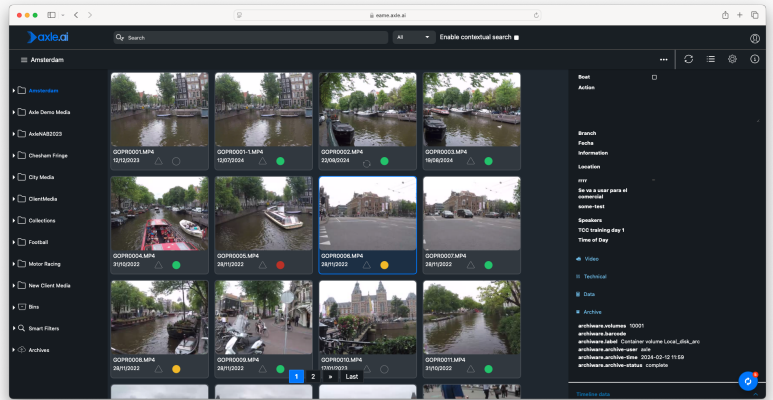

□ Future-proof archiving: Ensure long-term preservation and reduce online storage costs with Archiware P5's secure and scalable storage solutions.

The Power of AI Meets the Reliability of Archiving

"As AI-driven media workflows continue to evolve, the ability to efficiently search and archive vast media libraries is more critical than ever. Our collaboration with Archiware delivers exactly that—a seamless, high-performance solution that empowers creative teams to organize, find, and preserve their media with ease. By integrating Axle AI's technologies on the latest Apple hardware, we're making AI-powered media management and future-proof archiving more accessible and efficient than ever before," said Sam Bogoch, CEO of Axle AI.

"Combining powerful and flexible asset management with our P5 Archive creates a complete solution that becomes the file memory of the company. Referencing, reuse and monetization of existing assets becomes quick and easy," said Marc Batschkus, Director of Marketing and Business Development at Archiware.

See It Live at [NAB Show 2025](#)

The Axle AI + Archiware solution will be demonstrated live at NAB Show 2025. Visit both companies at NAB's South Hall - Axle AI at Booth SL4830 and Archiware at Booth SL3705 to see how this integration is revolutionizing media workflows.

Axle AI browser view with Archiware P5-based file archives