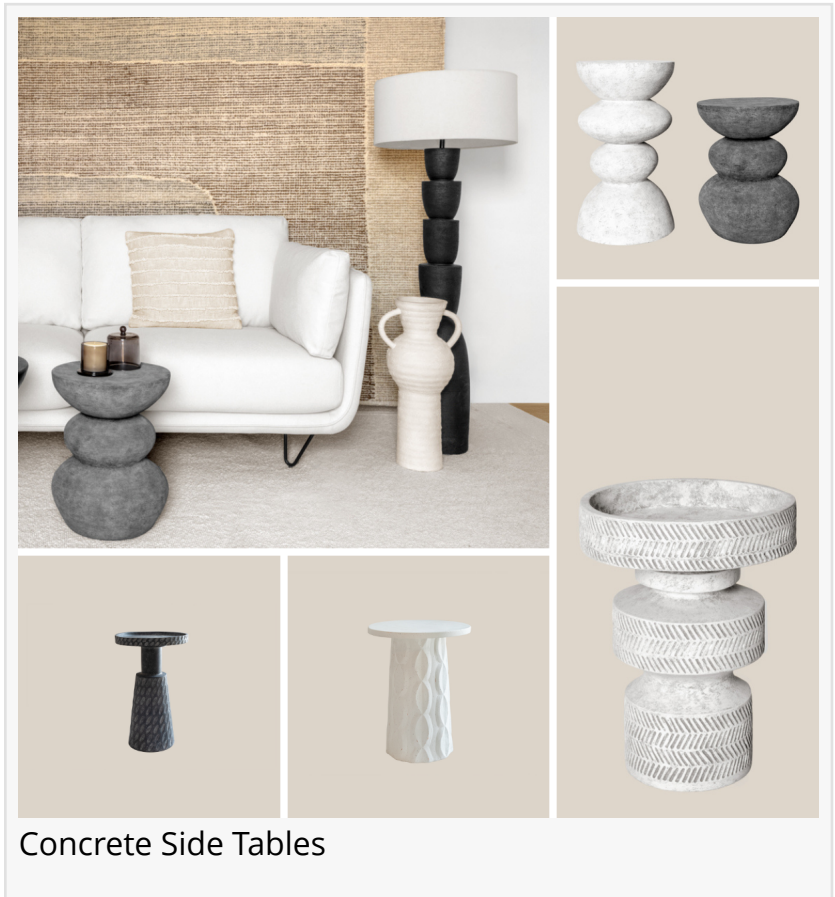

Concrete Floor Lamps and Side Tables Introduced by Home and Soul Furniture.

Home and Soul Furniture introduces a new collection of Concrete Floor Lamps and Side Tables, blending design with sustainable materials for modern interiors.

DUBAI, DUBAI, UNITED ARAB EMIRATES, March 28, 2025

[/EINPresswire.com/](https://EINPresswire.com/) -- Home and Soul Furniture has launched a new collection of Concrete [Floor Lamps](#) and Concrete [Side Tables](#), designed to combine modern aesthetics with sustainable craftsmanship. The pieces aim to provide functional, modern design options for contemporary living spaces.

The Concrete Floor Lamps in black and white finishes offer minimalist yet bold designs, suitable for various interiors.

The Penelope Floor Lamp features a black concrete base with a sleek, contemporary design, while the La Calla Floor Lamp is distinguished by a white concrete base with a slightly different form, offering a unique yet complementary aesthetic. Both floor lamps are crafted with durable concrete to provide long-lasting quality and refined elegance in residential or commercial settings.

In addition, the new collection of Concrete Side Tables features several designs handcrafted from eco-friendly materials. The Diego Concrete Side Table in black provides sharp, clean lines, while the Jessica Concrete Side Table in white offer subtle sophistication. Our Salvadore Concrete Side Table in white offers a smooth finish. The Milly Concrete Side Table in white and Eden Concrete Side Table in black complete the collection, combining style with practicality. These side tables are designed to complement a range of interiors, providing an modern touch while serving as functional pieces for everyday use.