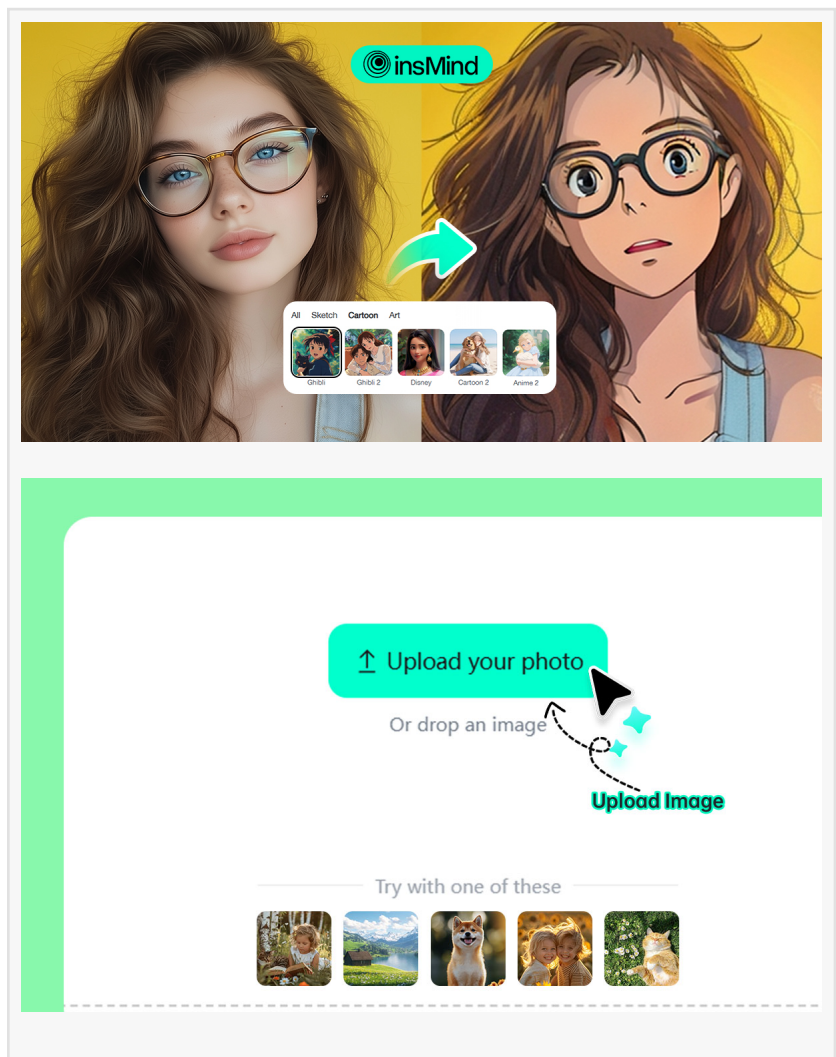

AI Filter Tool by insMind Launches 30+ AI Photo Filters to Instantly Transform Photos into Art

From sketches to cartoons, users can now unlock 30+ AI filters to achieve watercolor effects, Ghibli vibes, bold comic looks, and more.

SINGAPORE, April 3, 2025

/EINPresswire.com/ -- Intelligent image transformation platform [insMind](#) has announced the launch of its [AI Photo Filters](#). This new-age tool instantly adds artistic flair to ordinary photos with just one click. Users can now choose from over 30 unique filters, including sketches, cartoons, watercolor, anime, and Ghibli styles. This free and intuitive platform eliminates the need for complex editing, making high-quality image stylization effortless. Whether for social media, creative projects, or personal enjoyment, insMind empowers users of all skill levels to produce stunning visuals with professional-grade results.

Key Features of InsMind's AI Photo Filters:

1. Instant and Easy

Simply upload a photo and apply a chosen filter—insMind's intuitive interface allows anyone to create stunning visual effects in seconds, with no editing skills required.

2. Extensive Range of Styles

Choose from a rich collection of AI-powered filters, including hand-drawn sketches, watercolor paintings, anime, manga, CG effects, and more—each crafted for distinct, high-quality artistic outcomes.