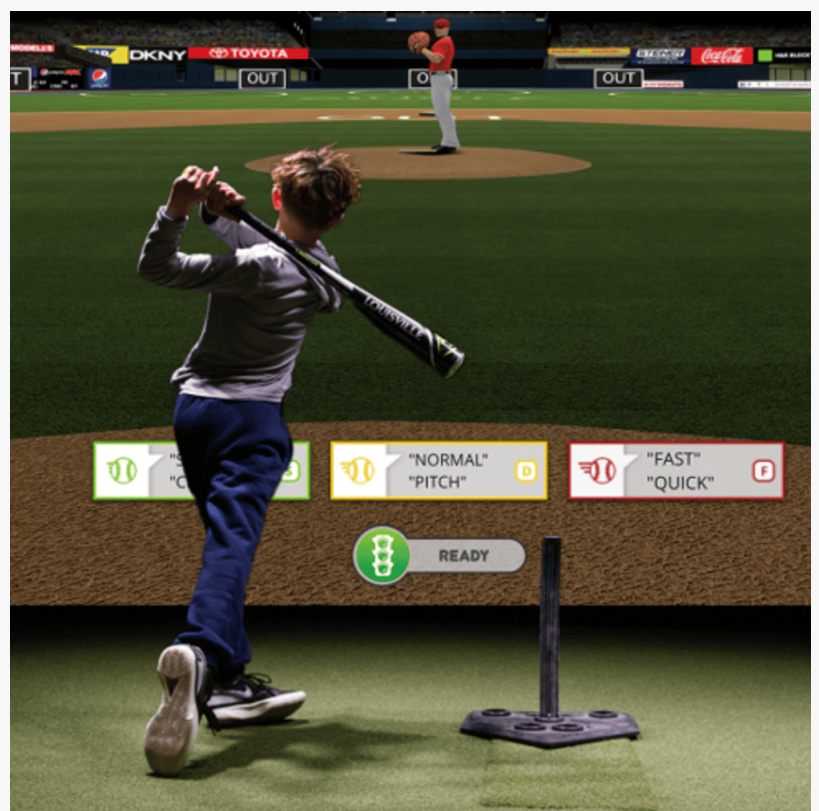

Whether it's a professional-grade golf simulator for practice or an all-in-one entertainment hub for family fun, IGD delivers solutions that exceed expectations. Their process includes detailed consultations, 3D room renderings, precise space planning, and professional installation by their skilled team of designers and PGA professionals.

A GLOBAL FOOTPRINT WITH LOCAL ROOTS

Although based in Chandler, Arizona, IGD serves clients across the globe—from Scottsdale and Paradise Valley to Canada and Europe. Their clientele includes Hollywood celebrities, professional athletes, C-suite executives, architects, builders, and designers who seek unparalleled quality and sophistication in their entertainment spaces.

This international reach is supported by IGD's commitment to excellence at every stage of the process. By collaborating with architects and interior designers during new builds or remodels, the company ensures each project is perfectly integrated into its surroundings while maintaining the highest standards of luxury and functionality.

Multi-sport Indoor Golf Simulator Installation