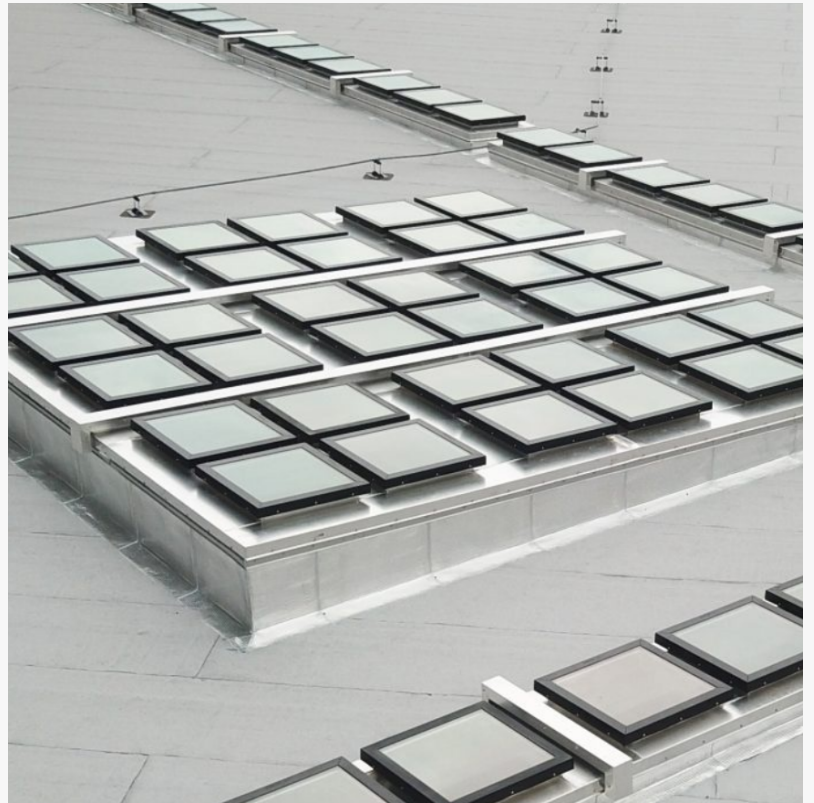

About

Crystal Structures is a national leader in the design, manufacture, installation, servicing and repair of glazed structures including glass and translucent roofs and walls, skylights, greenhouses, conservatories, historical renovations and other highly-custom and difficult projects. The company has completed more than 26,000 projects around the world. The company's products feature proprietary technology that allows for 4X the weeping capacity to move 3X water volume for faster drainage. Water that moves doesn't leak. Customers give the company an overall score of 4.5 stars in overall value, communications and service, quality of product, quality of install, endurance.

VTECH Skylights manufactures a product line showcasing four standard sizes: 2'x2', 3'x3', 4'x4', and 2'x4', with the flexibility to create clusters meeting varied architectural requirements. Each unit skylight features a laminated insulated glass unit for unparalleled impact resistance, enclosed in a seamless solid frame to ensure leak-proof performance. Furthermore, these skylights are supported by a 20-year warranty, offering customers long-term assurance and

VTECH Skylights

VTECH Skylights has chosen Crystal Structures as their master distributor

VTECH Skylights has chosen Crystal Structures as their master distributor