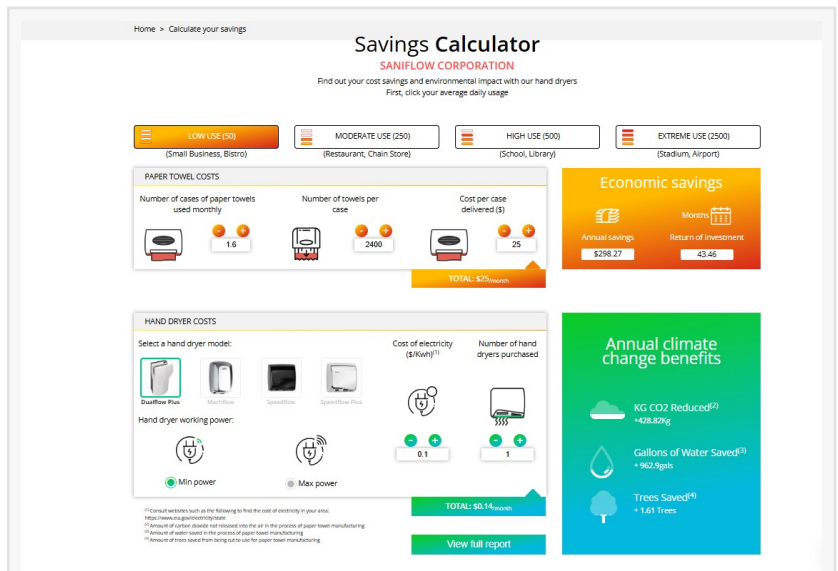

- CO₂ emissions avoided through reduced paper towel manufacturing
- Gallons of water saved in the production process
- Trees conserved from deforestation

Users can also select from Saniflow's top-performing hand dryer models—including the [U-Flow®](#), [Machflow® Plus](#), [Dualflow® Plus](#), and [Speedflow® Plus](#) — to see personalized results tailored to each unit's efficiency and design.

By combining data transparency with sustainability metrics, Saniflow's calculator empowers decision-makers to align cost control with environmental responsibility. The tool exemplifies Saniflow's commitment to innovation and education within the facility management and building design industries.

Facility professionals, architects, and sustainability officers can explore the calculator now at www.saniflowcorp.com to discover their custom savings and environmental impact.

Tyler James Rose
Saniflow Corporation
sales@saniflowcorp.com
Visit us on social media:

- [LinkedIn](#)
- [Instagram](#)
- [Facebook](#)
- [YouTube](#)
- [X](#)

Savings Calculator from Saniflow Corp.