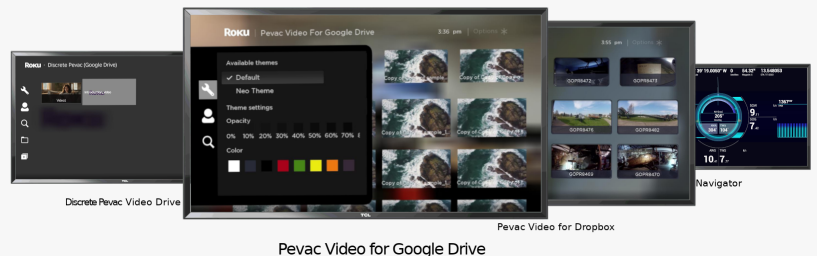

Optimized for Roku: All apps are designed for smooth navigation and playback, ensuring a hassle-free viewing experience.

PEVAC
for Google Drive
video

Enjoy streaming videos from Google Drive to your Roku TV

Available on the Roku Channel Store

- **Play your videos**
  Different Roku devices support different formats. Roku-compatible video formats are H.264/AVC including MP4, MKV, and MOV.
- **Video Captions**
  Closed captions are available only when CC is included with their content.
- **Video Voice Controls**
  It is easier to navigate your Roku streaming device with voice capabilities. Control your Roku system, start playback of your videos.
- **Make Your Own Playlists**
  Making a playlist of curated videos is easy. Playlists are a way to organize your videos based on common themes or topics. They can help make your content more discoverable.
- **Starred Files & Favorites**
  In Google Drive, starred files and folders are essentially your favorites, allowing you to easily access important content. Pevac Video for Google Drive will display starred video files.
- **Video Search**
  Search for files in Pevac Video for Google Drive, type your search query.

Pevac Video Google Drive Brochure

Pevac Roku apps