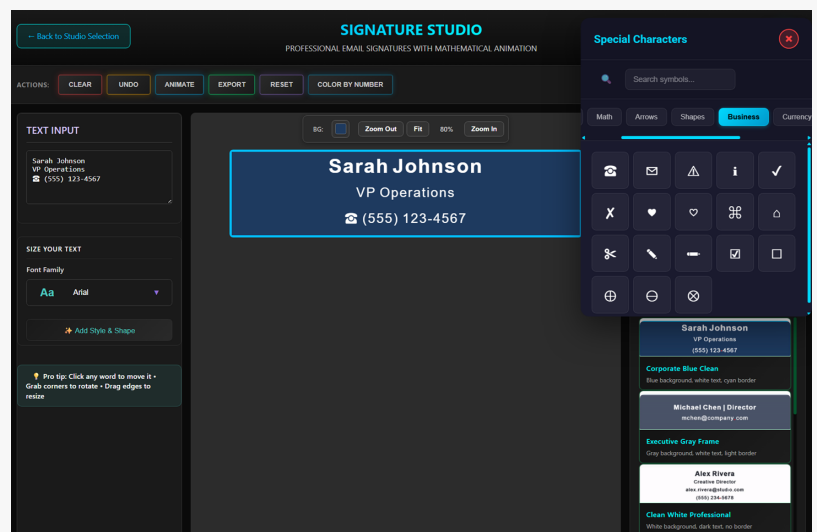

Special Characters modal provides instant access to professional symbols organized by category (Business, Math, Arrows, Shapes) with search functionality. Users insert icons like phone, envelope, and checkmarks directly into signature text for enhanced re