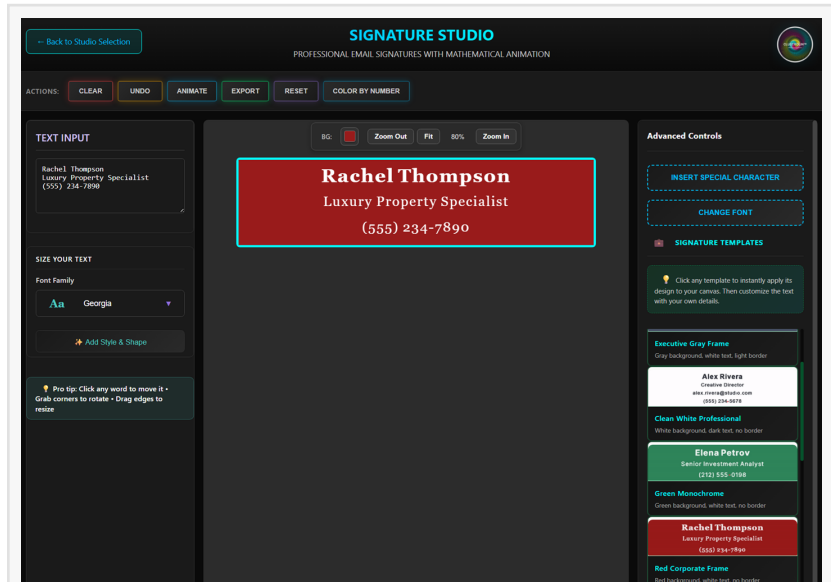

Smart Banner Hub's Signature Studio Proves Mathematical Precision Makes Animation Professional—Completing Four-Studio Clustrolin™ Ecosystem

BEAVERTON, OR, UNITED STATES, November 3, 2025 /EINPresswire.com/

-- The design establishment has preached the same gospel for decades: animated email signatures are unprofessional, tacky, inappropriate for business communications. Georgia Tech engineer [Ashwin Spencer](#) just made that conventional wisdom obsolete with mathematics.

Today, Smart Banner Hub announces [Signature Studio](#)—a dedicated platform proving that when animation is powered by clustering algorithms instead of cartoon GIFs, it doesn't just become acceptable in professional communications—it becomes superior.

What started as a single button within Typography Studio Pro has now graduated to become the company's fourth dedicated creative studio, powered entirely by Spencer's proprietary [Clustrolin™](#) DBSCAN Creative Engine.

WHEN PROFESSIONALS REJECT CONVENTION: THE FEATURE THAT DEMANDED ITS OWN STUDIO

Signature Studio represents more than product expansion—it's validation that mathematical animation has transcended the 'unprofessional' label through pure algorithmic sophistication. When Smart Banner Hub integrated signature creation as a button within Typography Studio

Signature Studio's three-panel workspace enables professionals to create custom animated email signatures in minutes. Left panel for text input, center canvas for real-time preview, and right panel with one-click template presets and advanced typography controls.