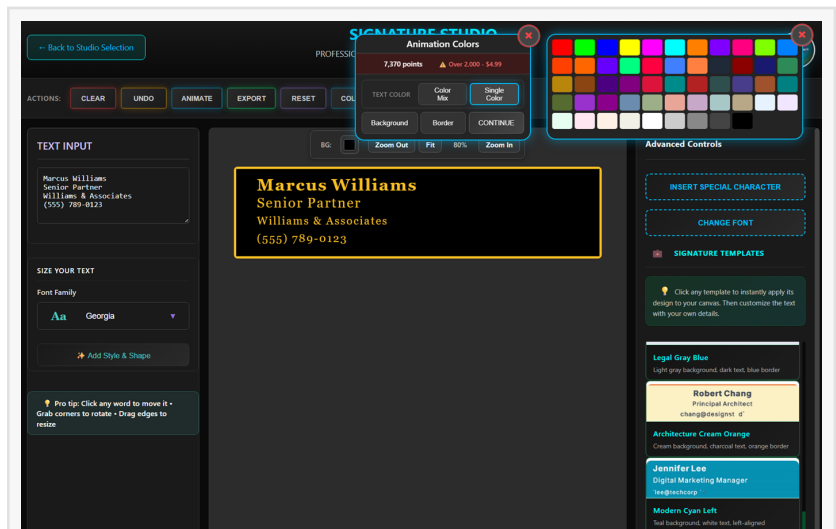

— Ashwin Spencer, Founder & CEO

“

The design world called animated signatures unprofessional. We applied clustering algorithms and made that wisdom obsolete. When the solution is this powerful, it deserves its own studio.”

Ashwin Spencer

THE MATHEMATICAL DIFFERENCE: WHY THESE ANIMATIONS ARE PROFESSIONAL

The distinction between Signature Studio and traditional “animated signatures” is fundamental. Conventional animated signatures rely on cartoon graphics, bouncing elements, and novelty GIFs—rightfully dismissed as unprofessional. Signature Studio leverages Clustrolin™ DBSCAN Creative Engine technology to transform signatures into mathematical demonstrations where

density-based clustering algorithms calculate optimal point sequences, creating animations that redraw themselves with precision that mirrors human artistry.

Your signature doesn’t bounce or flash—it draws itself, point by point, as if an invisible mathematical artist is sketching your professional identity in real time. This is PhD-level mathematics serving corporate communications, not clipart serving novelty.

DEDICATED STUDIO ARCHITECTURE: PROFESSIONAL SIGNATURES DESERVE PROFESSIONAL

Animation Colors modal provides professional color customization with organized palette grid, text color options (Color Mix or Single Color), and Background and Border controls. Points-based system keeps signatures under 2,000 points free.