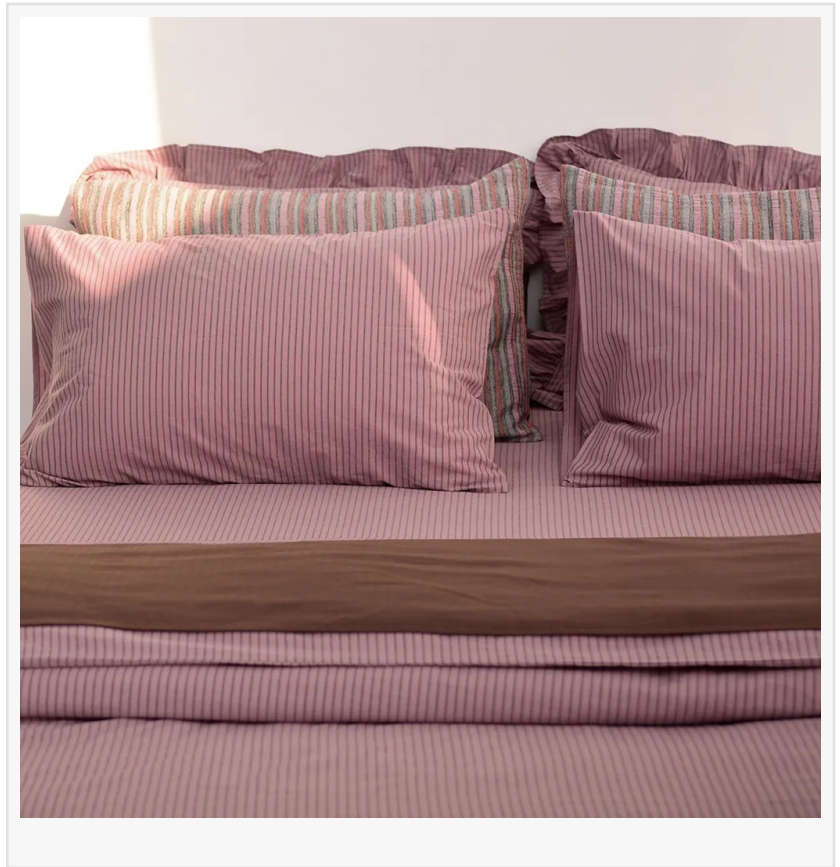

Luxurious [Brushed Cotton Duvet Covers](#):

For those who crave ultimate softness and coziness, our brushed cotton range is a dream come true. The fabric is gently brushed to create a velvety surface that feels incredibly gentle against the skin, providing superior warmth and comfort throughout the night.

Sophisticated Fall/Winter Color Palette: The collection introduces a stunning array of duvet covers in rich, inviting hues that effortlessly complement the winter season. From deep forest greens and warm terracotta to classic charcoal and serene icy blues, these colors are designed to create an instant bedroom makeover, evoking a sense of tranquility and warmth.

Thoughtful Layering Solutions: Beyond duvet covers, the collection includes coordinating sheets, pillow shams, and throws, encouraging a layered approach to bedding that maximizes warmth and adds visual depth to the bedroom.

Vansilk Home's 2025 Winter Bedding Collection is more than just bedding; it's an invitation to experience enhanced comfort and style. Each piece is crafted with the highest standards of quality and durability, ensuring that your winter sanctuary remains beautiful and inviting for seasons to come.

The 2025 Winter Bedding Collection will be available for purchase now.

Ethan Wang
Loomuse Inc
[email us here](#)