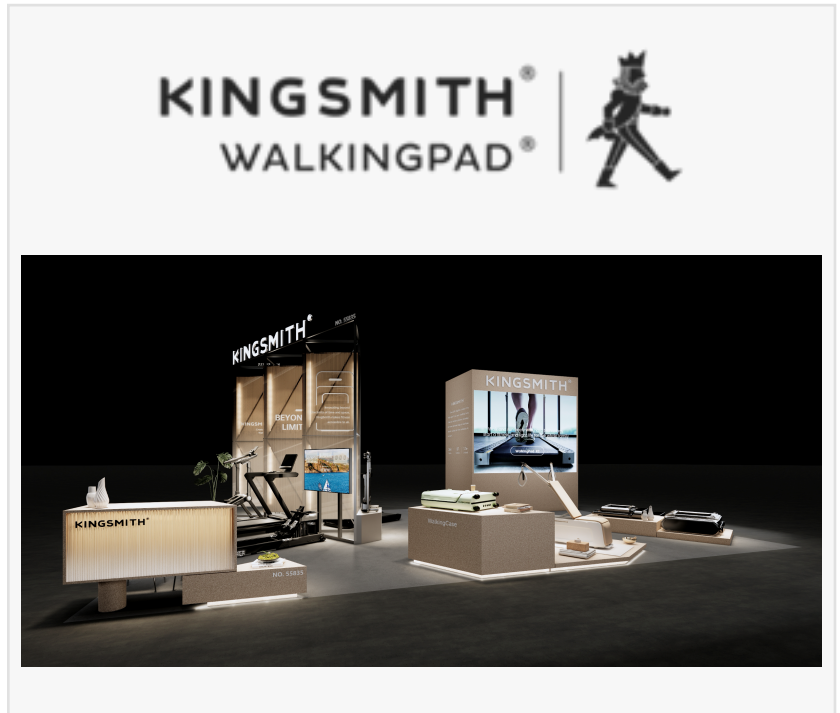

KingSmith Fitness Returns to CES 2026 to Showcase the Original WalkingPad® and the Future of Smart Home Workouts

Stop by the Venetian Expo, Halls A-D, Booth 55835 to experience KingSmith's award-winning fitness solutions designed for any home or lifestyle.

LAS VEGAS, NV, UNITED STATES, January 5, 2026 /EINPresswire.com/ -- KingSmith Fitness, the global leader in compact smart fitness technology and creator of the original WalkingPad®, is returning to CES 2026 to demonstrate how home fitness can be convenient and adaptable for any space. Since 2015, KingSmith has redefined home workouts by offering stylish, foldable equipment that fits apartments, home offices and small living spaces without compromising performance.

The WalkingPad® remains the brand's flagship innovation — an award-winning foldable treadmill that allows users to walk, jog or run anytime, anywhere. Compact, quiet and easy to store, it transforms daily movement into a seamless part of modern life and has become a global symbol of smart, accessible fitness.

In addition to the WalkingPad, KingSmith will showcase a suite of next-generation home fitness equipment, including:

- WMX Water & Magnetic Rower – Combines water and magnetic resistance for lifelike rowing, with a compact TriFold design for easy storage.
- W1B Folding Exercise Bike – Silent, electricity-free cycling with six training modes, foldable for small spaces.
- BX2 Workout Bench Pro – Air-resistance strength bench with adjustable resistance and gym-level functionality.