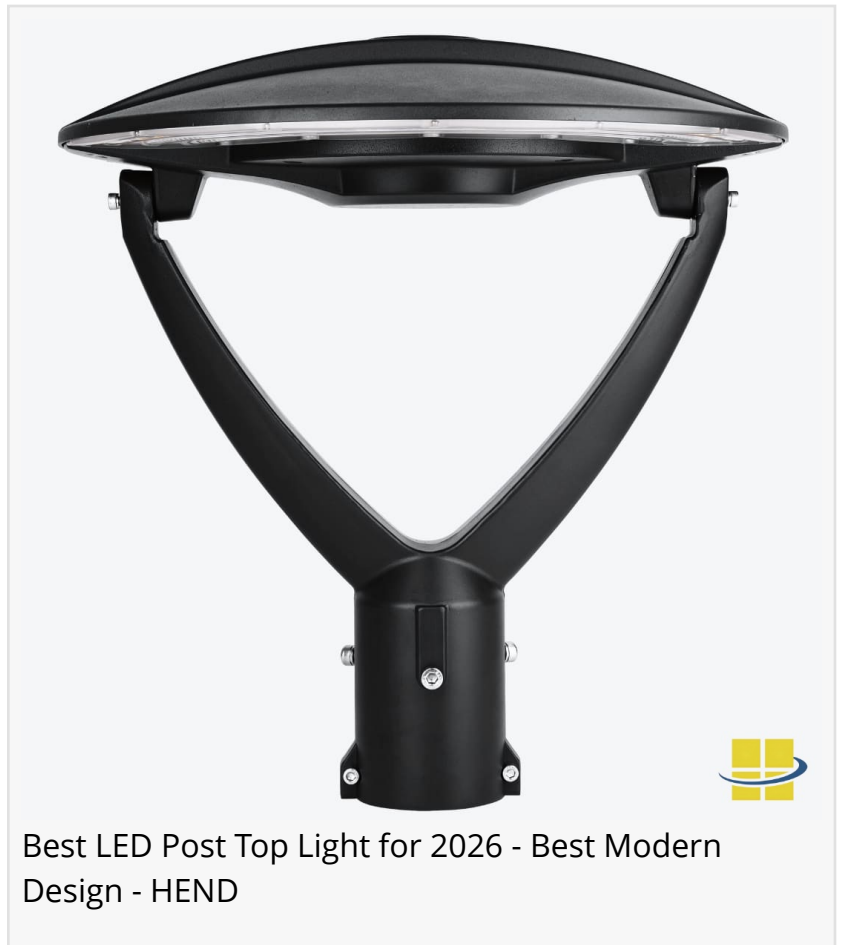

[VILI LED Post Top Light](#) delivers a classic, timeless aesthetic with cutting-edge LED performance. Designed to provide precise downward illumination, VILI ensures pathways, parking areas, and landscaped spaces are well-lit without contributing to light pollution. Its durable construction, weather-resistant finish, and glare-reducing lens make it ideal for both public and commercial environments. The fixture offers field-selectable wattage (30-50-60w) and adjustable color temperatures (3000K, 4000K, 5000K), allowing precise tuning of brightness and ambiance to suit any outdoor application.

What is the Best LED Post Top Light for 2026 - Best Modern Design?

[HEND LED Post Top Light](#) features a modern, minimalist design with advanced optical and energy-saving features. Its sleek circular form fits seamlessly into urban landscapes while delivering uniform, high-performance illumination. HEND supports post or pier mount installations, making it flexible for diverse settings. It is field configurable with 3CCT and power switch adjustments for on-site selection of color temperature and wattage. Its Type V optics deliver 360-degree uniform illumination for large areas, and a built-in photocell automates dusk-to-dawn operation for convenience and efficiency.

Steven Rothschild, CEO

[RADA LED Post Top Light](#) combines antique-inspired architectural elegance with modern LED efficiency. Ideal for parks, streetscapes, and pathways, it enhances the visual appeal of outdoor spaces while providing reliable, high-quality illumination. With post or pier mount options and field-adjustable settings, RADA is suitable for both classic and contemporary environments. The frosted lens ensures a soft, even glow without glare, and the integrated commercial-grade photocell enables hands-free operation for maximum energy efficiency.