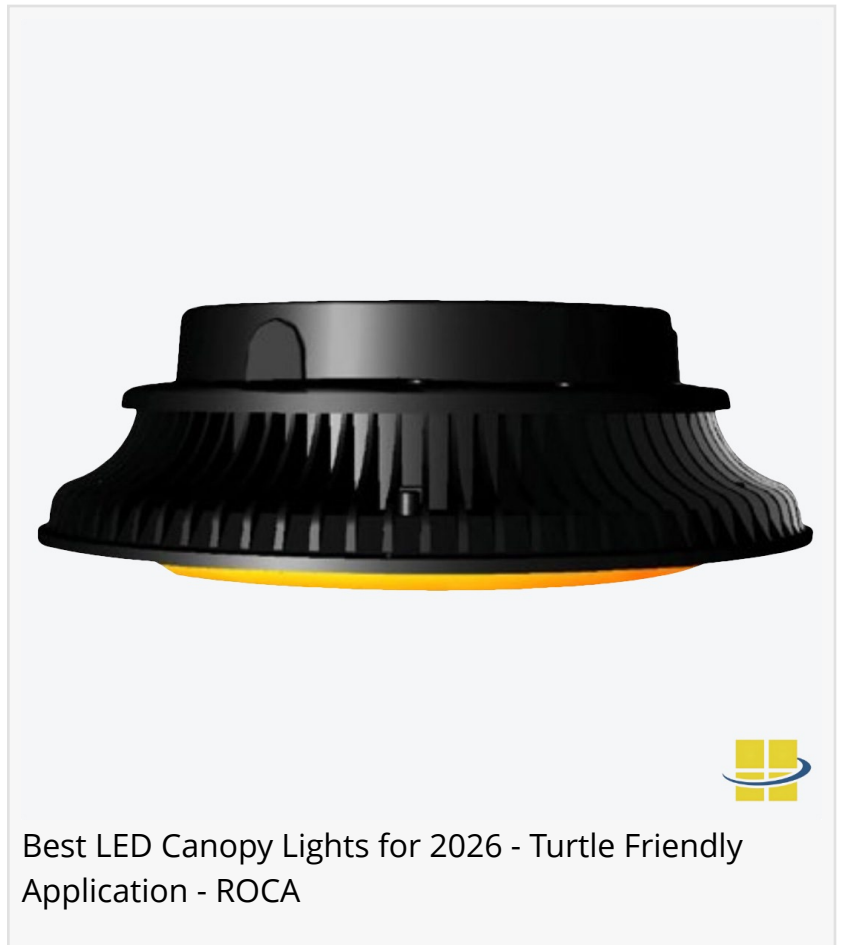

application demands while prioritizing energy efficiency and sustainability, setting them apart in 2026,” said Access Fixtures’ CEO, Steven Rothschild.

This collection showcases integrated features like selectable wattage/Kelvin, wildlife-friendly 590nm amber LEDs, high output up to 150,000 lumens, and EXTREME-LIFE longevity up to L70 @ 473,000 hours. These canopy lights deliver dependable, energy-efficient illumination for parking garages, gas stations, loading docks, and covered walkways.

About Access Fixtures

Access Fixtures is a leading provider of high-performance lighting solutions, committed to delivering innovative products that redefine industry

standards. Focusing on sustainability, quality, and versatility, Access Fixtures manufactures various lighting fixtures designed to meet diverse needs across various applications. For more information, visit Access Fixtures at www.AccessFixtures.com.

Steven Rothschild

Access Fixtures

+1 800-468-9925

[email us here](#)

Visit us on social media:

[LinkedIn](#)

[Instagram](#)

[Facebook](#)

[YouTube](#)

[TikTok](#)

[X](#)

[Other](#)

Best LED Canopy Lights for 2026 - Turtle Friendly Application - ROCA

This press release can be viewed online at: <https://www.einpresswire.com/article/877311852>

EIN Presswire's priority is source transparency. We do not allow opaque clients, and our editors try to be careful about weeding out false and misleading content. As a user, if you see something we have missed, please do bring it to our attention. Your help is welcome. EIN Presswire,