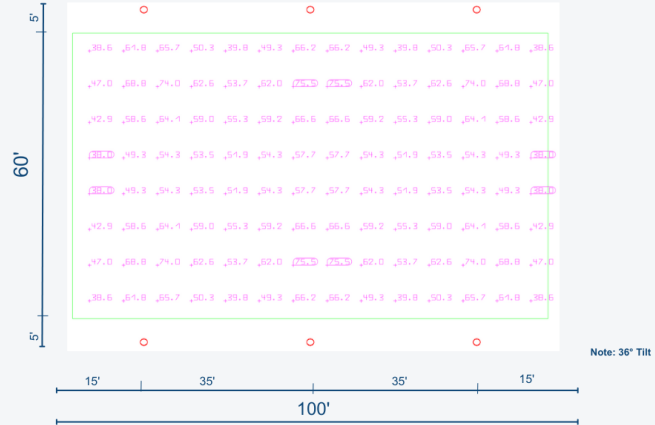

“Access Fixtures' best 2026 LED outdoor riding arena lighting packages feature precision engineering with advanced LED technology, offering unmatched performance and longevity. Each fixture is tailored to meet specific application demands while prioritizing energy efficiency and sustainability, setting them apart in 2026,” said Access Fixtures' CEO, Steven Rothschild.

Choosing the right outdoor arena lighting for horses is essential for ensuring safety, performance, and comfort. Access Fixtures' 2026 LED packages provide uniform, shadow-free illumination, low glare, and durable IP65/IP66 construction tailored to your arena size and discipline, including off-grid solar options. These packages deliver reliable, long-lasting, and energy-efficient lighting for all outdoor equestrian environments.

About Access Fixtures
Access Fixtures is a leading provider of high-performance lighting solutions, committed to delivering innovative products that redefine industry standards. Focusing on sustainability,

LUMINAIRE LIST							
Manufacturer	Article name	Item #	Lumens	Light Loss Factor	Connected Load	Quantity	Mounting Height
Access Fixtures	STAD 563W 50D	AF563K219-563w-50D	87624	0.90	564.1w	6	30'-0"

Name	Parameter	Min	Max	Average	Mean/Min	Max/Min
Outdoor Riding Arena	Perpendicular Illumination	38.0	75.5	56.4	1.49	1.99

60' X 100' Outdoor Riding Arena using 6 563W STADs - 30ft 56fc

Best Outdoor LED Horse Arena Lighting Package for 2026 - Hunter/Jumper Package