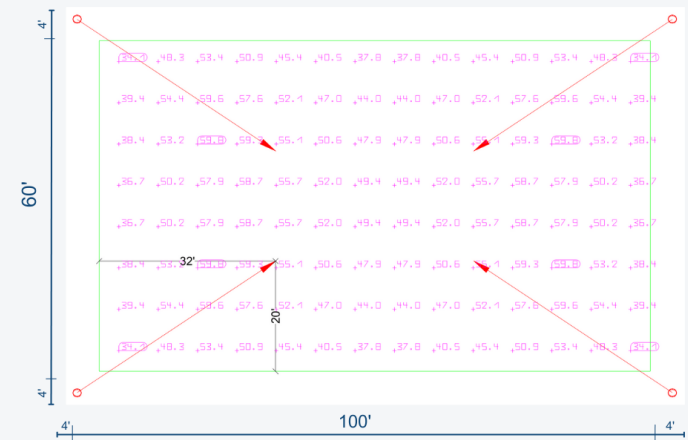

LUMINAIRE LIST							
Manufacturer	Article name	Item #	Lumens	Light Loss Factor	Connected Load	Quantity	Mounting Height
Access Fixtures	STAD 837W 50D	AF563K262-837w-50D	145621	0.90	838.3w	4	40'-0"

Name	Parameter	Min	Max	Average	Mean/Min	Max/Min
Outdoor Riding Arena	Perpendicular Illumination	34.1fc	59.8fc	48.6fc	1.45	1.75

60' X 100' Outdoor Riding Arena using 4 837W STADs - 40ft 49fc

Best Outdoor LED Horse Arena Lighting Package for 2026 – Dressage Lighting Package