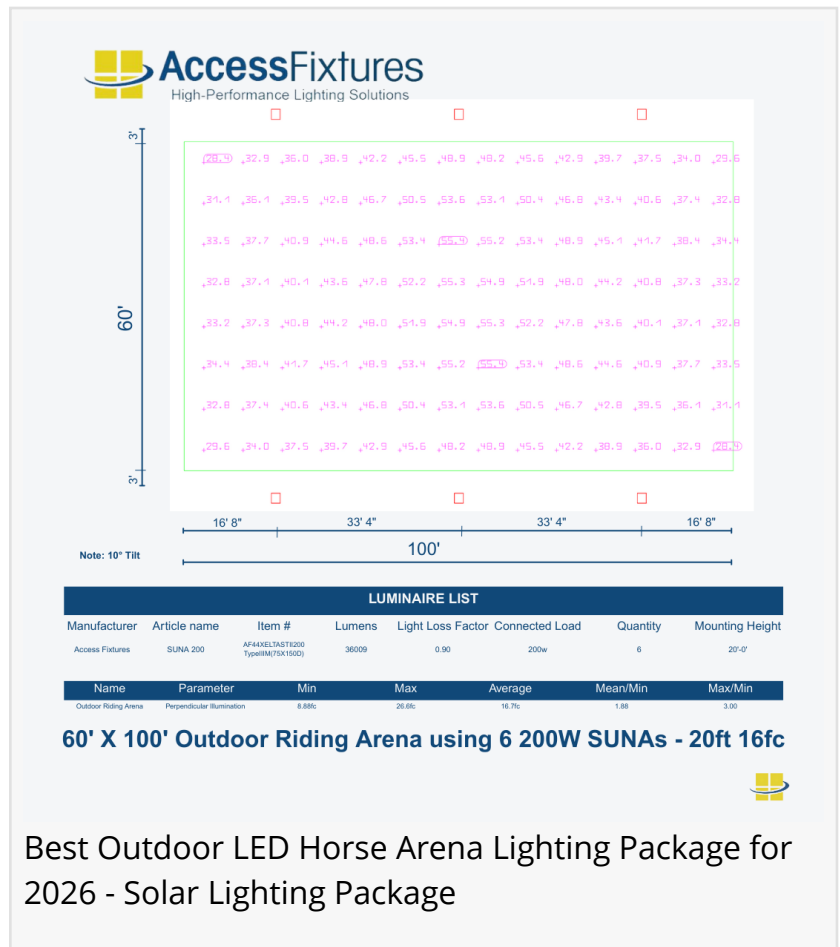

60' X 100' Outdoor Riding Arena using 300W CARO - 20ft 19fc

Best Outdoor LED Horse Arena Lighting Package for 2026 - Entry Level Lighting Package

What is the Best Outdoor LED Horse Arena Lighting Package for 2026 - Entry Level?

The [Outdoor Riding Arena 60' x 100' - 19fc, 3.02 Max/Min](#) - 6 CARO 300-watt Fixtures, 20ft Poles is a purpose-built, entry-level package to deliver dependable, high-quality illumination for small to mid-sized outdoor riding arenas. Ideal for recreational riding or beginner training arenas, it provides an average of 19 footcandles with a 3.02 max/min uniformity ratio, ensuring smooth, shadow-free light. The CARO 300-watt fixtures are IP65- and IK08-rated, making them resistant to weather, dust, and incidental impacts. Type III low-glare optics optimize visibility for all riding activities, promoting confidence and safety for both horse and rider.

What is the Best Outdoor LED Horse Arena Lighting Package for 2026 - Solar-Powered?

Designed for arenas without easy access to electrical wiring, the [Outdoor Riding Arena 60' x 100' - 16fc, 3.0 Max/Min](#) - 6 SUNA 200w, 20ft Poles solar lighting package delivers fully off-grid illumination that is both sustainable and highly effective. Providing an average of 16fc with a 3.0 max/min ratio, it ensures consistent, shadow-free coverage for safe riding. The system's solar-powered fixtures eliminate utility bills and wiring installation costs. Built with durable IP66-rated housings, IK08 impact resistance, and long-lasting lithium batteries, SUNA ensures reliable L70-rated performance at 150,000 hours year-round.