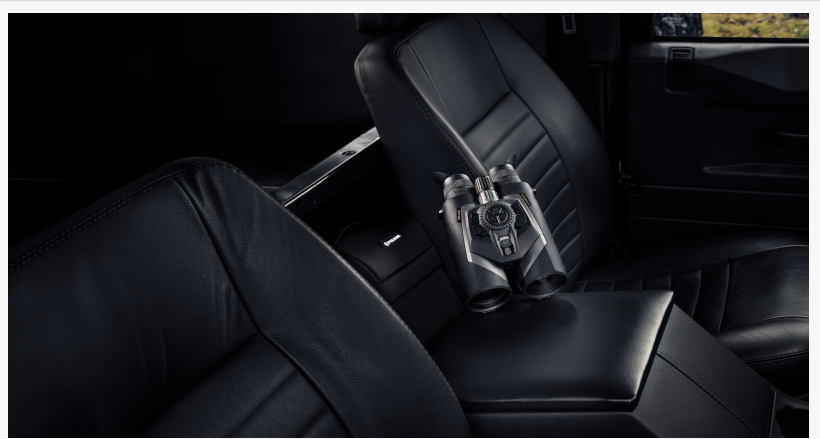

With multispectral Picture-in-Picture modes, users can monitor digital and thermal views simultaneously, maintaining full situational awareness 24/7.

An integrated laser rangefinder provides instant, precise distance measurements up to 1,500 meters, supplying the critical data needed for confident and informed decisions.

Designed for professional use, Symbion features intuitive one-hand operation, a classic binocular form, and a rugged, precision-built housing engineered to perform reliably in demanding field conditions.

Two Models. One Multispectral Platform.

Symbion LRF DXT50 is optimized for users who prioritize image clarity, wide field of view, and detailed identification.

- Premium HD 1280×1024 thermal sensor
- Wide field of view for fast scanning
- Ideal for forest and mixed terrain
- Excellent for detecting movement in dense brush and low light
- Balanced performance across day, twilight, and night

Symbion LRF DXR50 is designed for long-distance detection and identification, pairing higher magnification with a highly sensitive thermal sensor and extended operating time.

- High-sensitivity 640×480 thermal sensor
- Greater thermal magnification range for distant targets
- Longer operating time for extended sessions
- Optimized for open terrain, plains, and mountainous environments