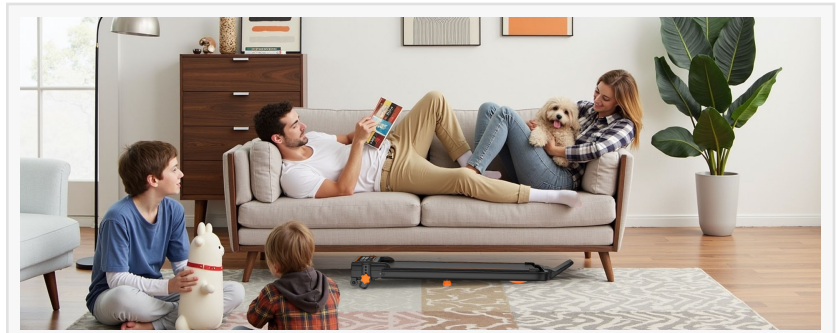

weighs just 47 lbs (21 kg) and folds down to an ultra-slim 4.43 inches (11.3 cm). Integrated transport wheels allow for easy storage under beds, sofas, or desks, while a sturdy foldable steel handrail provides additional support during higher-intensity workouts.

quiet treadmill for home office

The 4-in-1 multifunctional design allows the treadmill to seamlessly transition between a walking pad, folding treadmill, under-desk treadmill, and hill climber. Users can walk or jog at speeds of 0.6–4 MPH with the handle folded, or raise it for running and incline training at speeds up to 6 MPH, making it adaptable for multiple users within the same household.

To enhance comfort and joint protection, the treadmill features an extra-wide 36" x 15" running belt with a six-layer anti-slip surface and a four-point shock absorption system that reduces impact by up to 30% compared to standard treadmills.

Smart Bluetooth connectivity enables users to control the treadmill, track workouts, and customize training programs through compatible fitness apps. With 95% pre-assembled design, setup is quick and hassle-free, allowing users to begin their fitness routine within minutes of unboxing.

The new Rayspace 4-in-1 folding treadmill reflects the brand's commitment to combining innovation, performance, and practical design—delivering a smart fitness solution tailored to modern lifestyles.

Rayspace
IMC APEX LIMITED
[email us here](#)

This press release can be viewed online at: <https://www.einpresswire.com/article/887505709>

EIN Presswire's priority is source transparency. We do not allow opaque clients, and our editors try to be careful about weeding out false and misleading content. As a user, if you see something we have missed, please do bring it to our attention. Your help is welcome. EIN Presswire, Everyone's Internet News Presswire™, tries to define some of the boundaries that are reasonable in today's world. Please see our Editorial Guidelines for more information.

© 1995-2026 Newsmatics Inc. All Right Reserved.