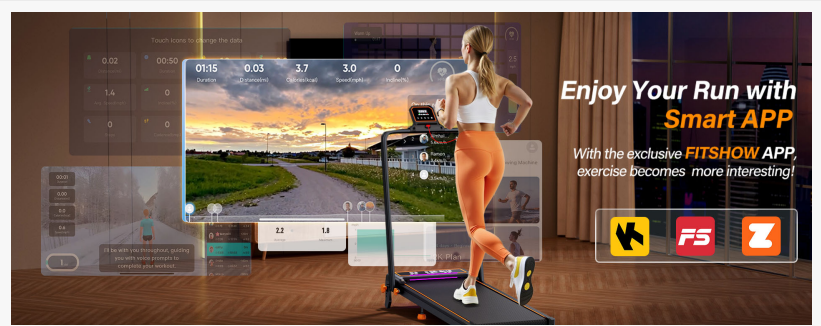

Rayspace Launches Ultra-Quiet 4-In-1 Folding Treadmill with LED Display

Rayspace introduces an innovative 4-in-1 folding treadmill with transparent LED display, quiet motor, smart connectivity, and space-saving design.

NEW YORK, NY, UNITED STATES, February 3, 2026 /EINPresswire.com/ -- [Rayspace](https://www.einpresswire.com/), a rising innovator in home fitness equipment, today announced the launch of its latest [4-in-1 folding treadmill](#), designed to meet the growing demand for quiet, space-efficient, and versatile workout solutions for modern living spaces.

Built with an innovative ultra-clear transparent LED display, the new Rayspace treadmill delivers real-time workout metrics—including speed, distance, time, and calories—through a sleek, modern interface. The transparent casing enhances brightness while reducing glare, ensuring clear visibility even during early-morning or late-night workouts.

“

Our goal with this treadmill was to create a quiet, space-saving solution that fits seamlessly into modern lifestyles without compromising performance or comfort.”

Rayspace Product Development Team

4-in-1 folding treadmill