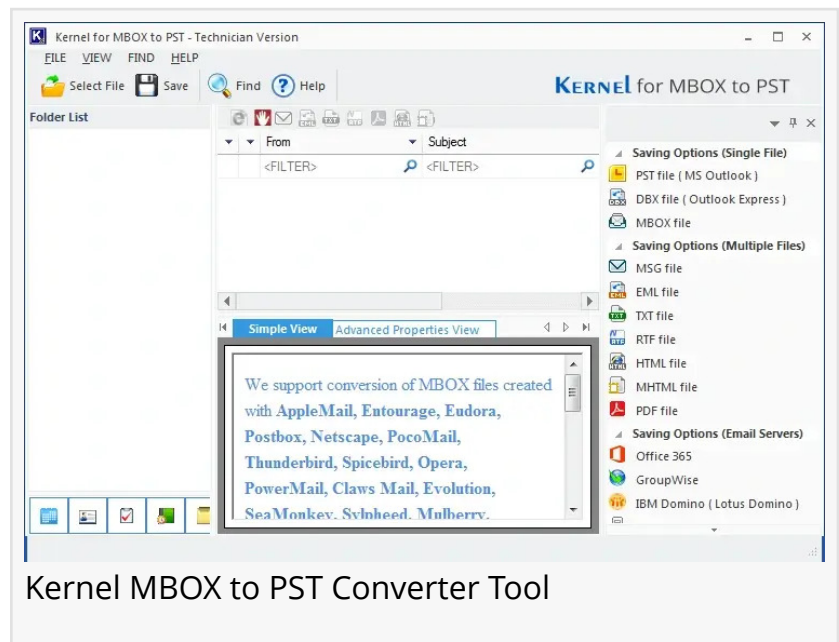

Kernel MBOX to PST Converter - New 26.0 Version Released with Upgraded and Advanced Features

Sudesh Kumar (MD). With the new version, we focuses on enhancing the software capabilities, improving experience, and providing faster conversion to the users.

NY, UNITED STATES, February 3, 2026 /EINPresswire.com/ -- [Kernel Data Recovery](#) is excited to announce the launch of its fully upgraded [Kernel MBOX to PST Converter](#) version 26.0 with advanced and powerful features to simplify your file conversion experience. The software now performs more smoothly and provides a more enhanced preview of emails, along with support for Outlook 2024.