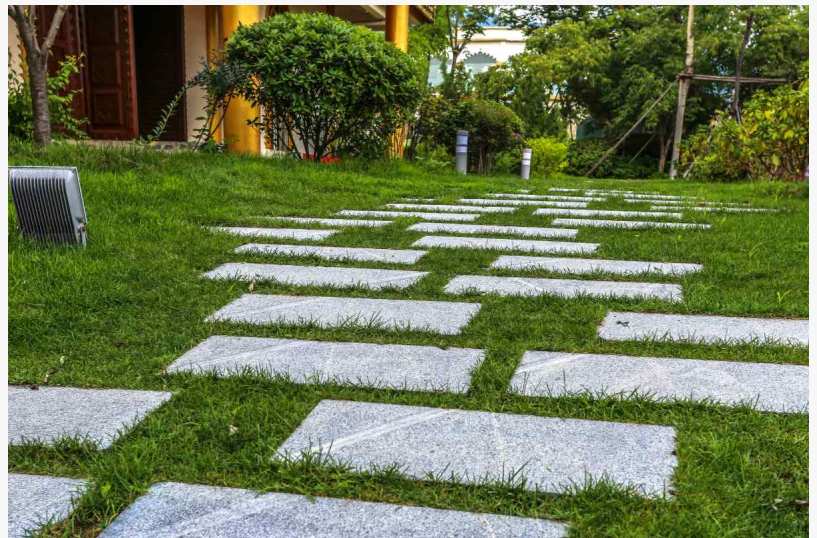

Patio Installation.