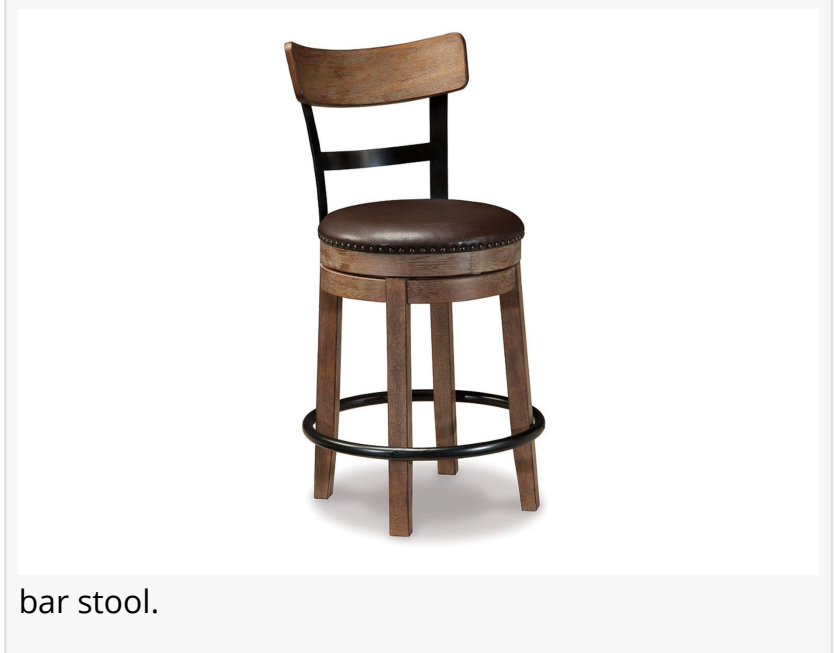

# Showcase Furniture Debuts Valebeck Stool: A Study in Rustic Farmhouse Design

*Showcase Furniture, a long-standing authority in high-quality home furnishings, officially announces the arrival of the Valebeck collection.*

counter height bar stool.

bar stool.

""The introduction of the Valebeck series signifies our focus on furniture that serves a dual

purpose: aesthetic longevity and daily resilience," stated the Lead Inventory Strategist at Showcase Furniture. "We recognize that the modern kitchen is the hub of the home, requiring seating that can withstand heavy use while maintaining a sophisticated visual profile for guests and family alike."

The design of the Counter Height [Bar Stool](#) emphasizes a distressed wood finish, which provides an aged, authentic character often sought in transitional decor. This weathered texture is balanced by a cushioned seat upholstered in a neutral-toned fabric. By utilizing a light-colored linen-look polyester, the stool maintains a bright feel that prevents the dark wood tones from overwhelming smaller kitchen spaces or dimly lit bar areas.

## Engineering Comfort through Material Selection

Functionality remains a primary driver for Showcase Furniture when selecting new additions for its catalog. The Valebeck stool features a sturdy hardwood frame, ensuring stability for users of all ages. A wrap-around footrest, reinforced with a metallic plate, protects the wood from scuffs and wear. This thoughtful inclusion demonstrates the company's intent to provide products that retain their value and appearance over extended periods of residential service.