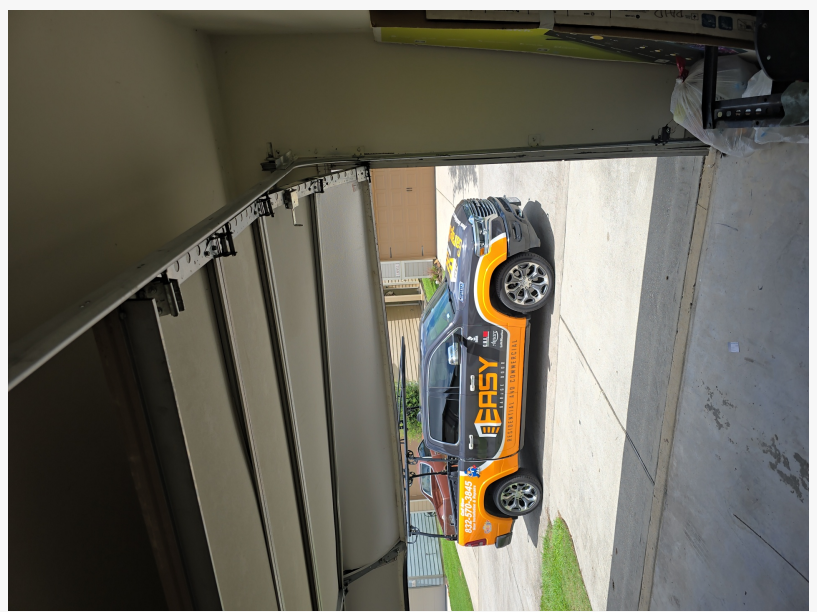

Voted Best: 24/7 Garage Door Repair Fleet Launches in Spring TX

Need "garage door repair near me"? Easy Garage Door in Spring, TX launches a 24/7 emergency fleet for fast service. Claim your 20% off special today!

SPRING, TX, UNITED STATES, March 3, 2026 /EINPresswire.com/ -- Easy Garage Door Repair Announces 24/7 "Rapid Response" Fleet to Serve Spring, The Woodlands, and Surrounding Communities

Easy Garage Door Repair, a premier local provider of comprehensive garage spring, opener, and gate repair services, is proud to announce the launch of its 24/7 "Rapid Response" service fleet. Designed to minimize downtime and secure local homes faster than ever, the new fleet ensures immediate, round-the-clock emergency dispatch to residents throughout the greater North Houston area.

Our new 24/7 Rapid Response fleet is fully stocked and ready to serve Spring and The Woodlands at a moment's notice.

“

A broken garage door is a major security risk. Our new 24/7 Rapid Response fleet ensures our neighbors in Spring and The Woodlands never have to wait until morning for top-rated, emergency service.”

Tommy Hernandez

A malfunctioning garage door is more than an inconvenience; it is a major security and safety risk. Recognizing the need for immediate assistance, Easy Garage Door Repair has strategically positioned its fully stocked service vehicles to rapidly reach key neighborhoods.