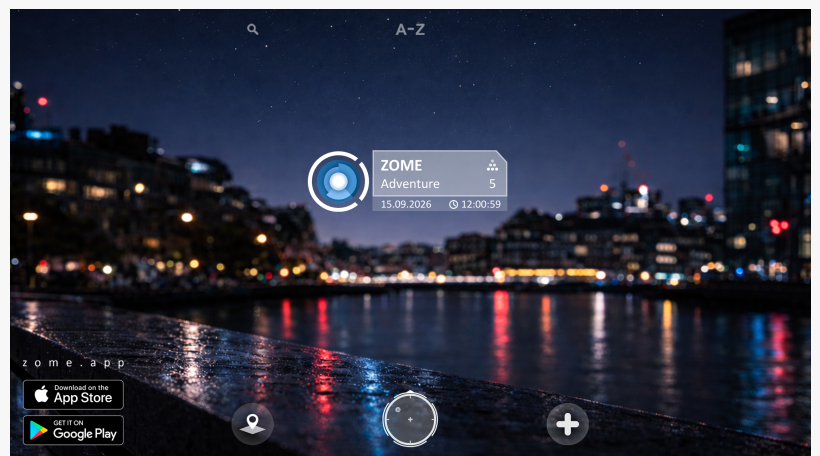

ZOME Launches New Chat Feature, Bringing Live Conversation Into Its Spatial Messaging Platform

ZOME Launches New Chat Feature, Bringing Live Conversation Into Its Spatial Messaging Platform

LONDON, UNITED KINGDOM, March 16, 2026 /EINPresswire.com/ -- [ZOME](https://www.zomeapp.com), the spatial messenger and AR social platform, today announced the launch of its new Chat feature, which brings real-time conversation into its cross-platform spatial messaging ecosystem.

ZOME - Spatial Messenger

ZOME is a spatial social platform that allows users to plant digital memories and content anywhere in the world using location, time, images, activity, and the movements of the stars. With the introduction of ZOME Chat, users can now communicate more fluidly within the platform, adding a live conversational layer to ZOME's existing architecture of message capsules, spatial media, and interactive discovery.