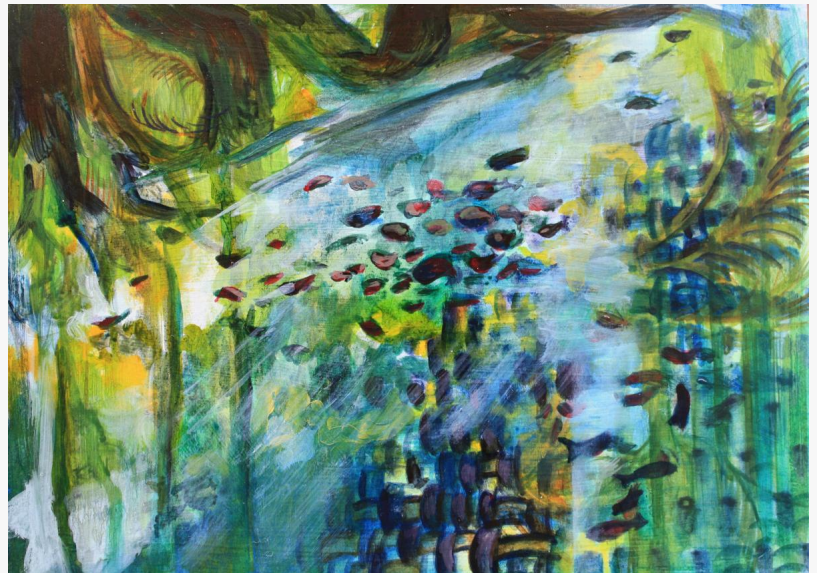

Sabrina McCranel - The City