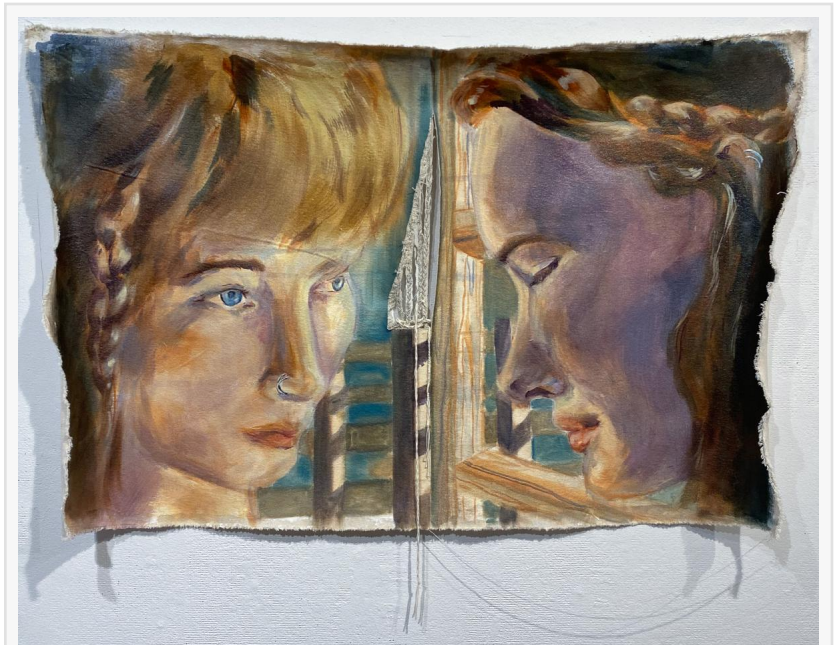

focused experiences, including:

- -Kids Space with interactive art activities and face painting
- -Live painting by mural artists and nonprofit Urban Sketchers throughout the weekend
- -Live music performances
- -Awards presentation recognizing winning artists
- -Gourmet Café in the Concession Building offering wine, beer, and gourmet bites
- -Participation from local nonprofits, including Art Connect, Urban Sketchers, and Creative Art School.

The Cornell Art Museum also introduced an "Emerging Artist" Program, which provides select artists with a complimentary tent and exhibition space to display and sell their work alongside professional artists. The program offers meaningful exposure and the opportunity to present work in a juried exhibition setting that celebrates creativity, talent, and artistic growth.

2026 Emerging Artists

Sabrina McCranel

Sabrina McCranel is an artist from Lake Worth, Florida, and a recent graduate of Florida Atlantic University with a BFA in Studio Arts. Working primarily in oil on unconventional surfaces, her work explores themes of human connection, emotional complexity, and the balance between permanence and impermanence. Her paintings invite viewers into moments of reflection and introspection. Learn more at <https://sabinamccranel.com/>.

Sabrina McCranel - The Collision