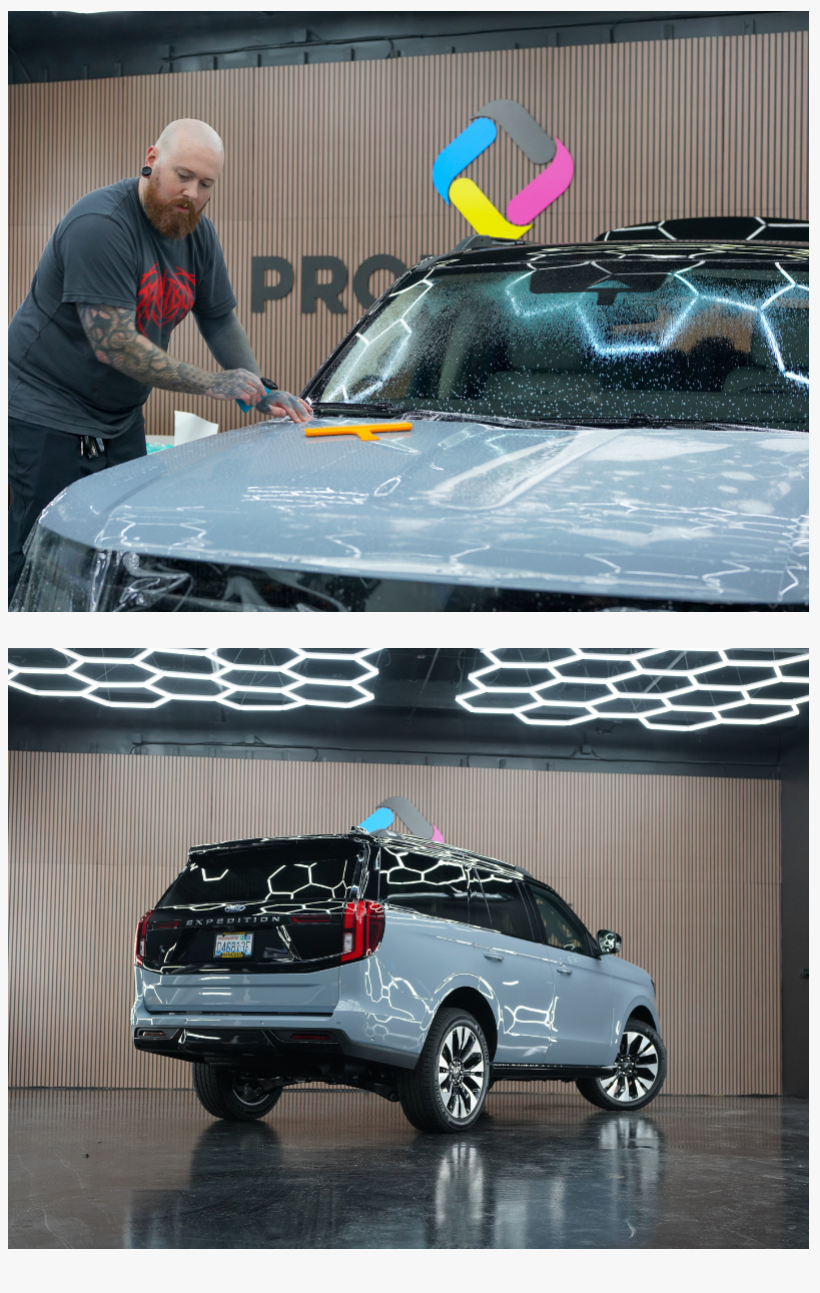

“Some people think darker means better heat protection, but that’s not always true,” Tsarenko explains. “A lighter graphene film can block more heat than a darker, cheaper film.”

Paint Protection Film (PPF) services include partial front, full front, and full-body coverage options. The 8-mil ceramic-coated film helps protect vehicle paint from rock chips, scratches, UV exposure, and environmental wear. The film features self-healing properties for minor surface imperfections and is backed by manufacturer warranties.

The expansion reinforces Promo Box LLC’s commitment to in-house production quality and workflow efficiency. By separating vehicle graphics installations from printing operations, the company can maintain higher consistency standards while increasing overall capacity. Commercial vehicle wraps remain a core focus of the company’s branding services, with Window Tinting and PPF positioned as complementary vehicle care solutions.

“We’re really skilled. We have lots of experience in wrapping and installation: 15+ years,” Tsarenko says. “This expansion just allows us to do more of it, and do it properly.”

All installations are performed at the Everett facility to ensure controlled conditions and quality