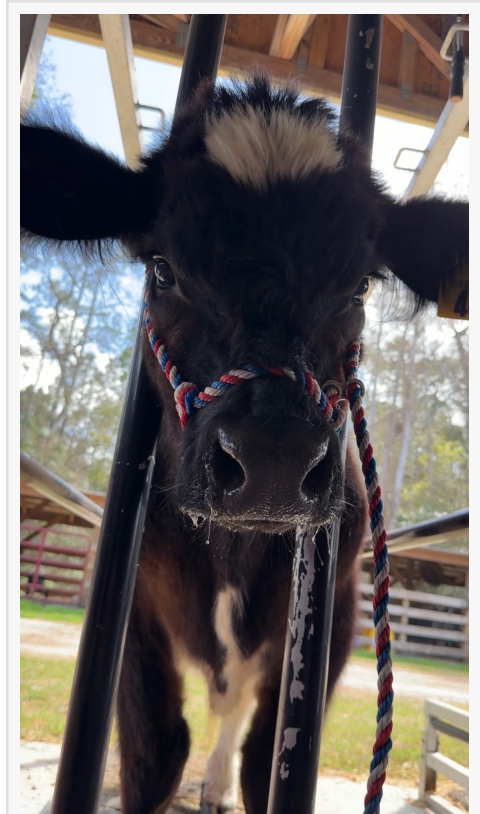

POLK CITY, FL, UNITED STATES, April 1, 2026 /

EINPresswire.com/ -- What began as an uncertain future for a young 4-H steer has turned into a heartwarming story of community, compassion, and second chances. Charley, a steer who did not meet the required weight for show competition, narrowly avoided being sold for processing thanks to the determination of Leslie Russell, a meteorologist based in Orlando.

Moved by Charley's story, Russell rallied support and worked tirelessly to raise funds to purchase him, ensuring he would have the opportunity for a different life. Her efforts didn't stop there—she then took on the challenge of finding Charley a permanent home where he could thrive.

That home has been found.

On Tuesday, April 7, with the support of Florida Farm School, Charley will make his journey to Bell Family Farm, a family-run petting farm established in 2021 by Ray and Sarah Bell in Polk City.

At Bell Family Farm, Charley's next chapter begins with a unique opportunity: he will be evaluated for his potential role as an official "Cow Cuddle" cow. If he takes to the role, visitors will be able to book time to interact with Charley—petting, feeding, cuddling, and bonding with him in a peaceful farm setting. There's even the possibility of bath-time bonding for those looking for the full hands-on farm experience.

“

We are thrilled to give Charley this opportunity.”

The Bell Family

Charley asking for some treats