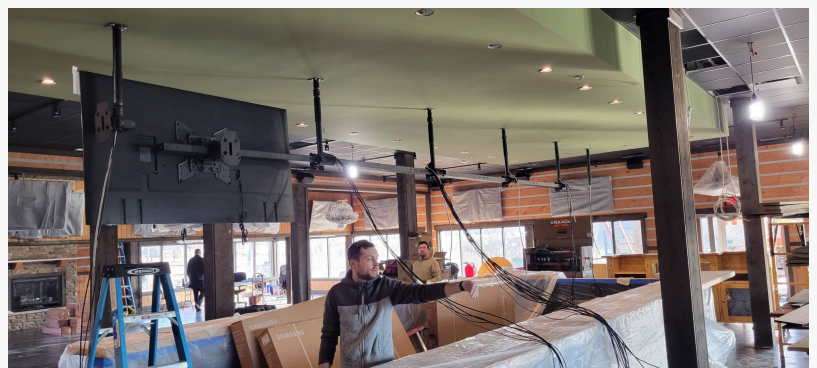

Smartech LLC Enhances Business Security with Smart Surveillance Solutions

The evolving security landscape has led organizations to adopt systems that go beyond traditional monitoring.

MAINEVILLE, OH, UNITED STATES, April 8, 2026 /EINPresswire.com/ --

Businesses across commercial sectors are increasingly prioritizing advanced surveillance systems to strengthen safety, improve operational visibility, and support compliance requirements. Smartech LLC has expanded its focus on smart surveillance technologies to address the growing demand for reliable and scalable security infrastructure in offices, warehouses, and multi-site environments.

The evolving security landscape has led organizations to adopt systems that go beyond traditional monitoring. Modern surveillance solutions now integrate intelligent features such as motion detection, remote access, and real-time alerts. These capabilities enable businesses to respond quickly to incidents while maintaining continuous oversight of their premises.

Smart surveillance systems are becoming a core component of business operations. They provide not only security benefits but also insights into daily activities. Organizations are using these systems to monitor workflow, manage access control, and support internal reviews when needed. As a result, surveillance technology is being viewed as both a

Commercial AV Installation OH & KY .