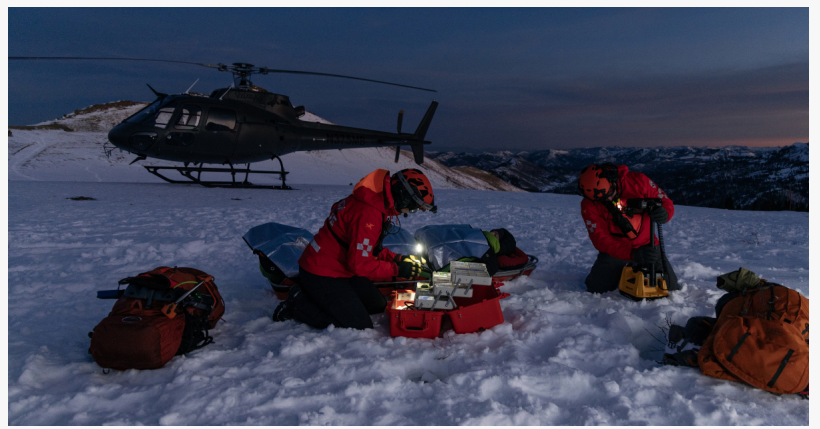

For Professionals Working Beyond Daylight

This press release can be viewed online at: <https://www.einpresswire.com/article/905456599>

EIN Presswire's priority is source transparency. We do not allow opaque clients, and our editors try to be careful about weeding out false and misleading content. As a user, if you see something we have missed, please do bring it to our attention. Your help is welcome. EIN Presswire, Everyone's Internet News Presswire™, tries to define some of the boundaries that are reasonable in today's world. Please see our Editorial Guidelines for more information.

© 1995-2026 Newsmatics Inc. All Right Reserved.